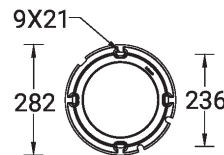

VERANDA 2 (VR-70284)

Technical information

Material	Aluminium
Light source	2 x 1 COB
Power	16 W
Lumen	385 - 415 lm
Efficacy	24 - 26 lm/W
Driver option	Integral control gear
Driver	Constant current (CC)

Input voltage	220-240 V 50/60 Hz
Optic	G
Optic value	180°
CCT / CRI	3000K CRI80, 4000K CRI80
Dimming type	On/Off, 1-10V, DALI
Product colours	Black, Dark Grey, White, Matt Silver, Bronze, Concrete - Urban, Softscape - Urban, Stone - Urban, Corten - Urban, Oak - Woodland, Walnut - Woodland, Pine - Woodland
Weight	5.8 kg

Operating temperature	-20 °C to 40 °C
Cable	One IP68 connector supplied with 0.2 m of 3x1.0 sqmm outdoor cable
Through wiring	Single cable entry
Lens / Reflector / Optic	High-efficiency polycarbonate lens
MacAdam Ellipse	3 SDCM
Lifetime L90B10 (hours)	> 50,000
Variants (On/Off, 1-10V, DALI)	Compatible with EN/ IEC 60598-2-22: Suitable for emergency installations as central supply, non-maintained (Z0)

Mounting detail