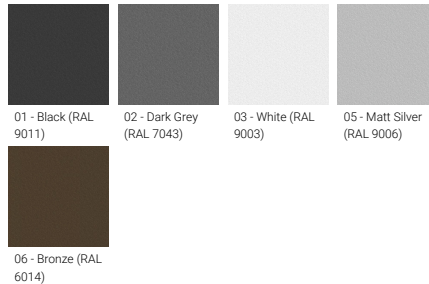

- High-efficiency polycarbonate lens
- Integral control gear

Optic

G

Product colour

Special finishes upon request

VERANDA 2 (VR-70284)

Technical information

Material	Aluminium
Light source	2 x 1 COB
Power	16 W
Lumen	385 - 415 lm
Efficacy	24 - 26 lm/W
Driver option	Integral control gear
Driver	Constant current (CC)

Input voltage	220-240 V 50/60 Hz
Optic	G
Optic value	180°
CCT / CRI	3000K CRI80, 4000K CRI80
Dimming type	On/Off, 1-10V, DALI
Product colours	Black, Dark Grey, White, Matt Silver, Bronze, Concrete - Urban, Softscape - Urban, Stone - Urban, Corten - Urban, Oak - Woodland, Walnut - Woodland, Pine - Woodland
Weight	5.8 kg