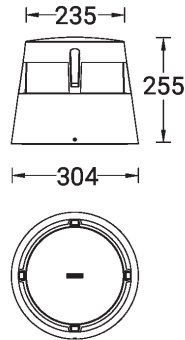

VERANDA 2 (VR-70284)

Technical information

Material	Aluminium
Light source	2 x 1 COB
Power	16 W
Lumen	385 - 415 lm
Efficacy	24 - 26 lm/W
Driver option	Integral control gear
Driver	Constant current (CC)

Input voltage	220-240 V 50/60 Hz
Optic	G
Optic value	180°
CCT / CRI	3000K CRI80, 4000K CRI80
Dimming type	On/Off, 1-10V, DALI
Product colours	Black, Dark Grey, White, Matt Silver, Bronze, Concrete - Urban, Softscape - Urban, Stone - Urban, Corten - Urban, Oak - Woodland, Walnut - Woodland, Pine - Woodland
Weight	5.8 kg

Operating temperature	-20 °C to 40 °C
Cable	One IP68 connector supplied with 0.2 m of 3x1.0 sqmm outdoor cable
Through wiring	Single cable entry
Lens / Reflector / Optic	High-efficiency polycarbonate lens
MacAdam Ellipse	3 SDCM
Lifetime L90B10 (hours)	> 50,000
Variants (On/Off, 1-10V, DALI)	Compatible with EN/ IEC 60598-2-22: Suitable for emergency installations as central supply, non-maintained (Z0)

Veranda 2