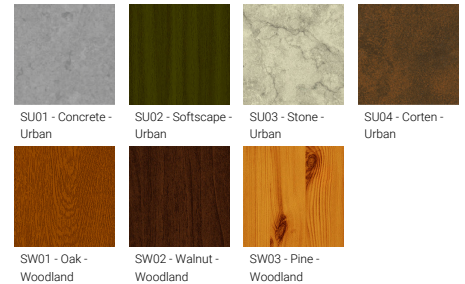

- High-efficiency polycarbonate lens
- Integral control gear

Optic

G

Product colour

Special finishes upon request

VERANDA 2 (VR-70284)

Technical information

Material	Aluminium
Light source	2 x 1 COB
Power	16 W
Lumen	385 - 415 lm
Efficacy	24 - 26 lm/W
Driver option	Integral control gear
Driver	Constant current (CC)

Input voltage	220-240 V 50/60 Hz
Optic	G
Optic value	180°
CCT / CRI	3000K CRI80, 4000K CRI80
Dimming type	On/Off, 1-10V, DALI
Product colours	Black, Dark Grey, White, Matt Silver, Bronze, Concrete - Urban, Softscape - Urban, Stone - Urban, Corten - Urban, Oak - Woodland, Walnut - Woodland, Pine - Woodland
Weight	5.8 kg