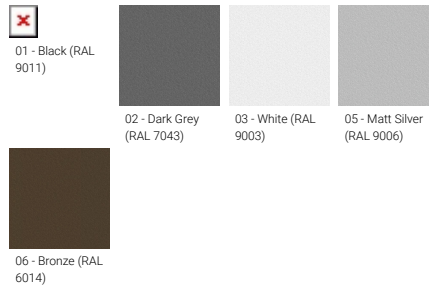

Optic

G

Product colour

Special finishes upon request

ATLANTIC 1 (AA-10076-1-SB)

Technical information

Light source	1 COB
Power	41 W
Lumen	2075 - 2133 lm
Efficacy	51 - 52 lm/W
Driver option	Integral control gear
Driver	Constant current (CC)
Input voltage	220-240 V 50/60 Hz
Optic	G

Optic value	360°
CCT / CRI	3000K CRI80, 4000K CRI80
Bug	B1-U3-G1, B1-U4-G1
ULR	47%
ULOR	47%
CIE flux code n°3	67
Dimming type	On/Off, 1-10V, DALI
Product colours	Black, Dark Grey, White, Matt Silver, Bronze, Concrete - Urban, Softscape - Urban, Stone - Urban, Corten - Urban, Oak - Woodland, Walnut - Woodland, Pine - Woodland