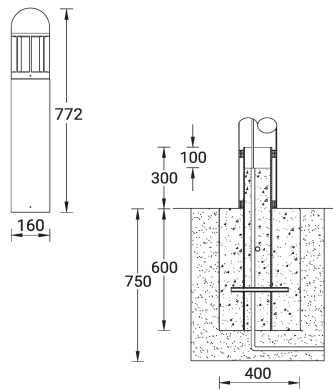

ATLANTIC 1 (AA-10076-1-SB)

Technical information

Light source	1 COB
Power	41 W
Lumen	2075 - 2133 lm
Efficacy	51 - 52 lm/W
Driver option	Integral control gear
Driver	Constant current (CC)
Input voltage	220-240 V 50/60 Hz
Optic	G

Optic value	360°
CCT / CRI	3000K CRI80, 4000K CRI80
Bug	B1-U3-G1, B1-U4-G1
ULR	47%
ULOR	47%
CIE flux code n°3	67
Dimming type	On/Off, 1-10V, DALI
Product colours	Black, Dark Grey, White, Matt Silver, Bronze, Concrete - Urban, Softscape - Urban, Stone - Urban, Corten - Urban, Oak - Woodland, Walnut - Woodland, Pine - Woodland

Weight	26.5 kg
Operating temperature	-20 °C to 50 °C
Cable	One IP68 connector supplied with 0.2 m of 3x1.0 sqmm outdoor cable
Through wiring	Single cable entry
Lens / Reflector / Optic	Opal toughened glass diffuser
Variants (1-10V, DALI)	Compatible with EN/ IEC 60598-2-22: Suitable for emergency installations as central supply, non-maintained (Z0)

AA-10076-1-SB