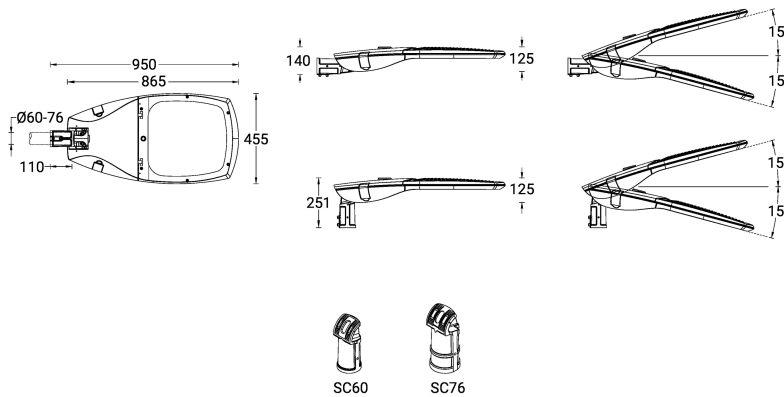

BILLUND 3 (BIU-90024-LC)

Technical information

Material	Aluminium
Light source	144 LED
Power	239 W
Lumen	28089 - 35478 lm
Efficacy	117 - 148 lm/W
Driver option	Integral control gear
Driver	Constant current (CC)
Input voltage	220-240 V 50/60 Hz

Optic	T1, T2, T3, T4, T5
Optic value	138°x125°, 140°x63°, 133°x66°, 111°x65°, 92°x121°
CCT / CRI	2700K CRI70, 3000K CRI70, 4000K CRI70
Bug	B3-U0-G3, B4-U0-G4, B5-U0-G2, B5-U0-G4
ULR	<1%
ULOR	<1%
CIE flux code n°3	100, 96, 97
Dimming type	DALI

Product colours	Black, Dark Grey, White, Matt Silver, Bronze, Concrete - Urban, Softscape - Urban, Stone - Urban, Corten - Urban, Oak - Woodland, Walnut - Woodland, Pine - Woodland
Weight	14.5 kg
Operating temperature	-20 °C to 40 °C
EPA (m2)	0.087
Cable	One IP68 connector supplied with 0.3 m of 3x1.0 sqmm outdoor cable
Through wiring	Single cable entry
Lens / Reflector / Optic	Clear toughened glass, High-efficiency polycarbonate lens
Variants (DALI)	Compatible with EN/ IEC 60598-2-22: Suitable for emergency installations as central supply, non-maintained (Z0)

BIU-90024