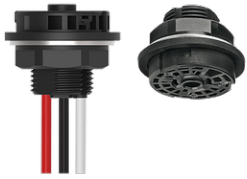

BILLUND 3 (BIU-90024-LC)

Product description

Large - LIGHTCONNECT™

Luminaire Structure

- Die-cast aluminium housing
- Pre-treated before powder coating ensuring high corrosion resistance
- Thermal heat dissipation body
- Single cable entry
- One IP68 connector supplied with 0.3 m of 3x1.0 sqmm outdoor cable
- Stainless steel fasteners in grade 304 with zinc flake coating (ZFC)
- Durable silicone rubber gasket
- Clear toughened glass
- High-efficiency polycarbonate lens
- Integral control gear
- Surge protection 10kV
- Constant lumen output (CLO) and Night-time dimming options

Optic

Product colour

Special finishes upon request

BILLUND 3 (BIU-90024-LC)

Technical information

Material	Aluminium
Light source	144 LED
Power	239 W
Lumen	28089 - 35478 lm
Efficacy	117 - 148 lm/W
Driver option	Integral control gear
Driver	Constant current (CC)
Input voltage	220-240 V 50/60 Hz

Product colours	Black, Dark Grey, White, Matt Silver, Bronze, Concrete - Urban, Softscape - Urban, Stone - Urban, Corten - Urban, Oak - Woodland, Walnut - Woodland, Pine - Woodland
Weight	14.5 kg
Operating temperature	-20 °C to 40 °C
EPA (m2)	0.087
Cable	One IP68 connector supplied with 0.3 m of 3x1.0 sqmm outdoor cable
Through wiring	Single cable entry
Lens / Reflector / Optic	Clear toughened glass, High-efficiency polycarbonate lens
Variants (DALI)	Compatible with EN/ IEC 60598-2-22: Suitable for emergency installations as central supply, non-maintained (Z0)

BIU-90024

BILLUND 3 (BIU-90024-LC)**Accessory**

NEMA 7 socket
A90891

Zhaga Book 18 socket (Up)
A90991-U

Motion sensor - PIR - DALI - Up
to 3 m
A91691-L2

Motion sensor - PIR - DALI - Up
to 12 m
A91691-L7

Zhaga Book 18 socket (Down)
A90991-D