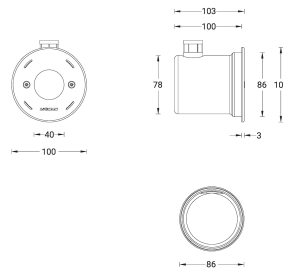

BORNHOLM 1 (BOH-60001)

Technical information

Material	Stainless Steel
Light source	1 LED
Power	6 W
Lumen	230 - 408 lm
Efficacy	38 - 68 lm/W
Driver option	Remote driver (included)
Driver	Constant current (CC)
Input voltage	350 mA, 12 VDC
Optic	N, M, W, VW, E

Optic value	13°, 18°, 29°, 62°x45°, 42°x13°
CCT / CRI	3000K CRI80, 4000K CRI80
Bug	B0-U0-G0, B1-U0-G0
ULR	<1%
ULOR	<1%
CIE flux code n°3	100
Dimming type	On/Off, 1-10V
Product colours	Stainless Steel
Weight	0.8 kg

Operating temperature	-20 °C to 40 °C
Cable	One cable gland supplied with 2 m of 2x1.0 sqmm outdoor cable
Through wiring	Single cable entry
Lens / Reflector / Optic	Clear toughened glass
MacAdam Ellipse	3 SDCM
Lifetime L90B10 (hours)	> 109,000
Lifetime L80B10 (hours)	> 109,000
Lifetime L80B50 (hours)	> 109,000
Variants (On/Off, 1-10V)	Compatible with EN/ IEC 60598-2-22: Suitable for emergency installations as central supply, non-maintained (Z0)

BOH-60001