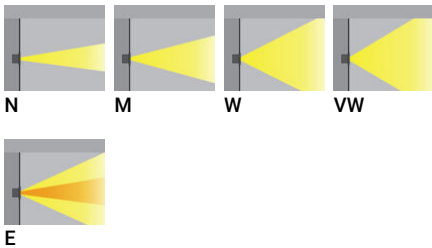

BORNHOLM 1 (BOH-60001)

Product description

Without remote box IP-rated - With remote driver / recessing box - Constant current (CC) 350 mA

Luminaire Structure

- Stainless steel body in grade 316
- Single cable entry
- One cable gland supplied with 2 m of 2x1.0 sqmm outdoor cable
- Stainless steel fasteners in grade 316
- Durable silicone rubber gasket
- Clear toughened glass
- Remote driver (included)
- Remote box IP-rated is not included and is to be ordered separately for constant current (CC) products
- Recessing box in stainless steel 316 grade
- Luminaire must be submerged when operational
- Maximum depth 2 m
- Outdoor cable needs to be ordered with a specific length
- Maximum distance of the Remote DMX/RDM decoder is 8 m

Optic

Product colour

BORNHOLM 1 (BOH-60001)

Technical information

Material	Stainless Steel
Light source	1 LED
Power	6 W
Lumen	230 - 408 lm
Efficacy	38 - 68 lm/W
Driver option	Remote driver (included)
Driver	Constant current (CC)
Input voltage	350 mA, 12 VDC
Optic	N, M, W, VW, E

Optic value	13°, 18°, 29°, 62°x45°, 42°x13°
CCT / CRI	3000K CRI80, 4000K CRI80
Bug	B0-U0-G0, B1-U0-G0
ULR	<1%
ULOR	<1%
CIE flux code n°3	100
Dimming type	On/Off, 1-10V
Product colours	Stainless Steel
Weight	0.8 kg

Operating temperature	-20 °C to 40 °C
Cable	One cable gland supplied with 2 m of 2x1.0 sqmm outdoor cable
Through wiring	Single cable entry
Lens / Reflector / Optic	Clear toughened glass
MacAdam Ellipse	3 SDCM
Lifetime L90B10 (hours)	> 109,000
Lifetime L80B10 (hours)	> 109,000
Lifetime L80B50 (hours)	> 109,000
Variants (On/Off, 1-10V)	Compatible with EN/ IEC 60598-2-22: Suitable for emergency installations as central supply, non-maintained (Z0)