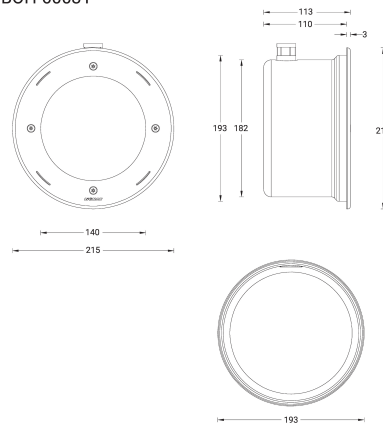

BORNHOLM 4 (BOH-60031) (Version 1)

Technical information

Material	Stainless Steel
Light source	16 LED
Power	39 W
Lumen	3172 - 4416 lm
Efficacy	81 - 113 lm/W
Driver option	Remote driver (included)
Driver	Constant current (CC)
Input voltage	2670 mA, 12 VDC
Optic	N, M, W, VW, E

Optic value	11°, 17°, 32°, 71°x58°, 43°x11°
CCT / CRI	3000K CRI80, 4000K CRI80
Bug	B2-U0-G0, B3-U0-G0
ULR	<1%
ULOR	<1%
CIE flux code n°3	100
Dimming type	On/Off, 1-10V
Product colours	Stainless Steel
Weight	3.6 kg

Operating temperature	-20 °C to 40 °C
Cable	One cable gland supplied with 2 m of 2x1.0 sqmm outdoor cable
Through wiring	Single cable entry
Lens / Reflector / Optic	Clear toughened glass
MacAdam Ellipse	3 SDCM
Lifetime L90B10 (hours)	> 120,000
Lifetime L80B10 (hours)	> 120,000
Lifetime L80B50 (hours)	> 120,000

BOH-60031