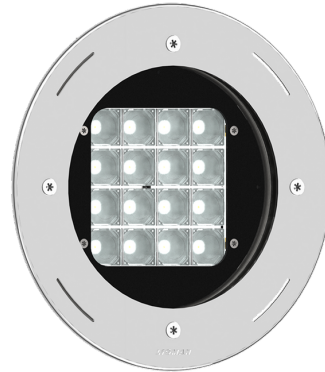

BORNHOLM 4 (BOH-60031) (Version 1)

Product description

Without remote box IP-rated - With remote driver / recessing box - Constant current (CC) 2670 mA

Luminaire Structure

- Stainless steel body in grade 316
- Single cable entry
- One cable gland supplied with 2 m of 2x1.0 sqmm outdoor cable
- Stainless steel fasteners in grade 316
- Durable silicone rubber gasket
- Clear toughened glass
- Remote driver (included)
- Remote box IP-rated is not included and is to be ordered separately for constant current (CC) products
- Recessing box in stainless steel 316 grade
- Luminaire must be submerged when operational
- Maximum depth 2 m
- Outdoor cable needs to be ordered with a specific length
- Maximum distance of the Remote DMX/RDM decoder is 8 m

Optic

Product colour

BORNHOLM 4 (BOH-60031) (Version 1)

Technical information

Material	Stainless Steel
Light source	16 LED
Power	39 W
Lumen	3172 - 4416 lm
Efficacy	81 - 113 lm/W
Driver option	Remote driver (included)
Driver	Constant current (CC)
Input voltage	2670 mA, 12 VDC
Optic	N, M, W, VW, E

Optic value	11°, 17°, 32°, 71°x58°, 43°x11°
CCT / CRI	3000K CRI80, 4000K CRI80
Bug	B2-U0-G0, B3-U0-G0
ULR	<1%
ULOR	<1%
CIE flux code n°3	100
Dimming type	On/Off, 1-10V
Product colours	Stainless Steel
Weight	3.6 kg

Operating temperature	-20 °C to 40 °C
Cable	One cable gland supplied with 2 m of 2x1.0 sqmm outdoor cable
Through wiring	Single cable entry
Lens / Reflector / Optic	Clear toughened glass
MacAdam Ellipse	3 SDCM
Lifetime L90B10 (hours)	> 120,000
Lifetime L80B10 (hours)	> 120,000
Lifetime L80B50 (hours)	> 120,000