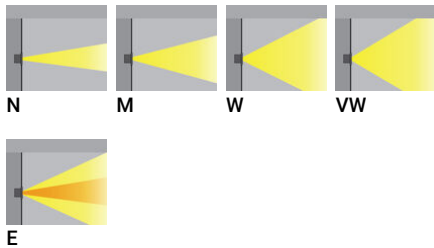

BORNHOLM 4 (BOH-60031) (Version 1)

Product description

Without remote box IP-rated - With remote driver / recessing box - Constant current (CC) 2670 mA

Luminaire Structure

- Stainless steel body in grade 316
- Single cable entry
- One cable gland supplied with 2 m of 2x1.0 sqmm outdoor cable
- Stainless steel fasteners in grade 316
- Durable silicone rubber gasket
- Clear toughened glass
- Remote driver (included)
- Remote box IP-rated is not included and is to be ordered separately for constant current (CC) products
- Recessing box in stainless steel 316 grade
- Luminaire must be submerged when operational
- Maximum depth 2 m
- Outdoor cable needs to be ordered with a specific length
- Maximum distance of the Remote DMX/RDM decoder is 8 m

Optic

Product colour

BORNHOLM 4 (BOH-60031) (Version 1)

Technical information

Material	Stainless Steel
Light source	16 LED
Power	39 W
Lumen	3172 - 4416 lm
Efficacy	81 - 113 lm/W
Driver option	Remote driver (included)
Driver	Constant current (CC)
Input voltage	2670 mA, 12 VDC
Optic	N, M, W, VW, E

Optic value	11°, 17°, 32°, 71°x58°, 43°x11°
CCT / CRI	3000K CRI80, 4000K CRI80
Bug	B2-U0-G0, B3-U0-G0
ULR	<1%
ULOR	<1%
CIE flux code n°3	100
Dimming type	On/Off, 1-10V
Product colours	Stainless Steel
Weight	3.6 kg

Operating temperature	-20 °C to 40 °C
Cable	One cable gland supplied with 2 m of 2x1.0 sqmm outdoor cable
Through wiring	Single cable entry
Lens / Reflector / Optic	Clear toughened glass
MacAdam Ellipse	3 SDCM
Lifetime L90B10 (hours)	> 120,000
Lifetime L80B10 (hours)	> 120,000
Lifetime L80B50 (hours)	> 120,000