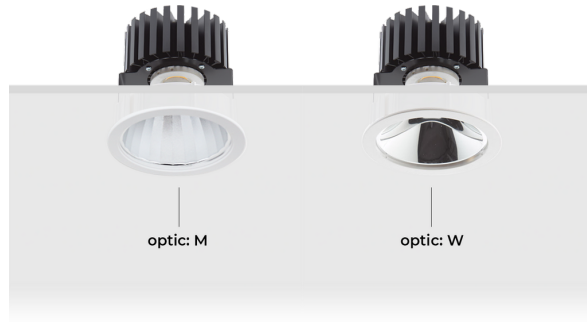

**BRISBANE 11** (BRB-80031)**Product description**

Ø110 mm

**Luminaire Structure**

- Die-cast aluminium housing with powder coating
- Reflector finishes options (Satin black, Satin gold, Matt white)
- Thin 1.3mm white polycarbonate trim
- Remote driver (included)
- CRI 95

**Optic****Product colour**

**BRISBANE 11** (BRB-80031)

**Technical information**

<b>Material</b>	Aluminium
<b>Light source</b>	1 COB
<b>Power</b>	19 W
<b>Lumen</b>	1772 - 1807 lm
<b>Efficacy</b>	93 - 95 lm/W
<b>Driver option</b>	Remote driver (included)

<b>Product colours</b>	Black, White
<b>Weight</b>	0.6 kg
<b>Operating temperature</b>	-20 °C to 40 °C
<b>Lens / Reflector / Optic</b>	Reflector finishes options (Satin black, Satin gold, Matt white), Thin 1.3mm white polycarbonate trim