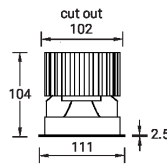

BRISBANE 11 (BRB-80031)

Technical information

Material	Aluminium
Light source	1 COB
Power	19 W
Lumen	1772 - 1807 lm
Efficacy	93 - 95 lm/W
Driver option	Remote driver (included)

Driver	Constant current (CC)
Input voltage	220-240 V 50/60 Hz
Optic	M, W
Optic value	31°, 60°
CCT / CRI	3000K CRI95, 4000K CRI95
Dimming type	On/Off, 1-10V, DALI

Product colours	Black, White
Weight	0.6 kg
Operating temperature	-20 °C to 40 °C
Lens / Reflector / Optic	Reflector finishes options (Satin black, Satin gold, Matt white), Thin 1.3mm white polycarbonate trim

BRB-80031