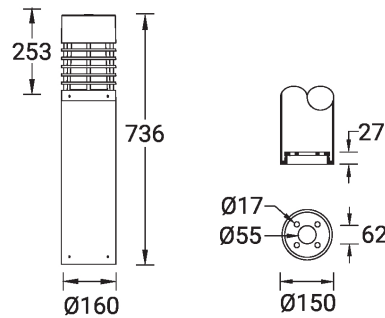

DUOMO 1 (DU-10176-2)

Technical information

Material	Aluminium
Light source	1 COB
Power	41 W
Lumen	733 - 742 lm
Efficacy	18 lm/W
Driver option	Integral control gear
Driver	Constant current (CC)
Input voltage	220-240 V 50/60 Hz
Optic	G

Optic value	360°
CCT / CRI	3000K CRI80, 4000K CRI80
Bug	B0-U3-G1
ULR	46%
ULOR	46%
CIE flux code n°3	48
Dimming type	On/Off, DALI
Product colours	Black, Dark Grey, White, Matt Silver, Bronze, Concrete - Urban, Softscape - Urban, Stone - Urban, Corten - Urban, Oak - Woodland, Walnut - Woodland, Pine - Woodland
Weight	7.2 kg

Operating temperature	-20 °C to 40 °C
Cable	One IP68 connector supplied with 0.2 m of 3x1.0 sqmm outdoor cable
Through wiring	Single cable entry
Lens / Reflector / Optic	Opal toughened glass diffuser
MacAdam Ellipse	3 SDCM
Lifetime L90B10 (hours)	> 55,000
Variants (DALI)	Compatible with EN/ IEC 60598-2-22: Suitable for emergency installations as central supply, non-maintained (Z0)

DU-10176-2