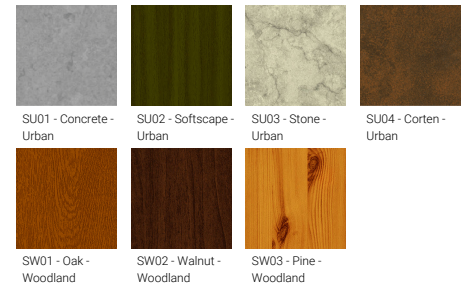

Special finishes upon request