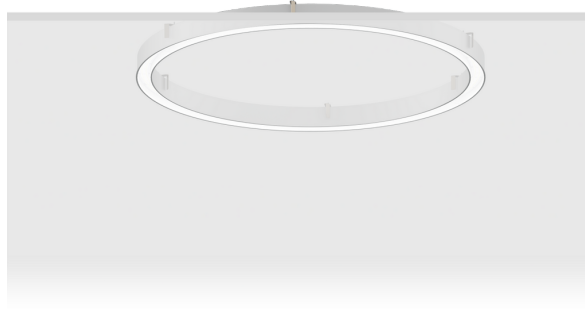

GAVLE 1 (GAV-80013)

Product description

Down - 70x90 mm - 1000 mm - RGBW

microPrim™

Luminaire Structure

- Extruded aluminium bended profile with powder coating
- Passive thermal management
- Stainless steel fasteners in grade 304 with zinc flake coating (ZFC)
- Opal PMMA diffuser (UGR <19) for glare control
- Integral control gear
- Stainless steel brackets and screws for mounting
- Wireless control available through Bluetooth connection
- Daylight and occupancy sensor options
- Down light distribution only

Optic

0

Product colour

01 - Black (RAL 9011) 03 - White (RAL 9003) 05 - Matt Silver (RAL 9006)

Special finishes upon request

SU01 - Concrete - Urban SU02 - Softscape - Urban SU03 - Stone - Urban SU04 - Corten - Urban

SW01 - Oak - Woodland SW02 - Walnut - Woodland SW03 - Pine - Woodland

GAVLE 1 (GAV-80013)

Technical information

Material	Aluminium
Light source	960 LED
Power	53 W
Lumen	1746 lm
Efficacy	33 lm/W
Driver option	Integral control gear