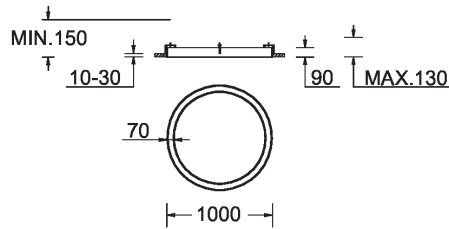

GAVLE 1 (GAV-80013)

Technical information

Material	Aluminium
Light source	960 LED
Power	53 W
Lumen	1746 lm
Efficacy	33 lm/W
Driver option	Integral control gear

Driver	Constant current (CC)
Input voltage	220-240 V 50/60 Hz
Optic	0
Optic value	102°
CCT / CRI	RGBW30, RGBW40
Dimming type	Bluetooth

Product colours	Black, White, Matt Silver, Concrete - Urban, Softscape - Urban, Stone - Urban, Corten - Urban, Oak - Woodland, Walnut - Woodland, Pine - Woodland
Weight	8.9 kg
Operating temperature	-20 °C to 40 °C
Variants (Bluetooth)	Compatible with EN/ IEC 60598-2-22: Suitable for emergency installations as central supply, non-maintained (Z0)

GAV-80013