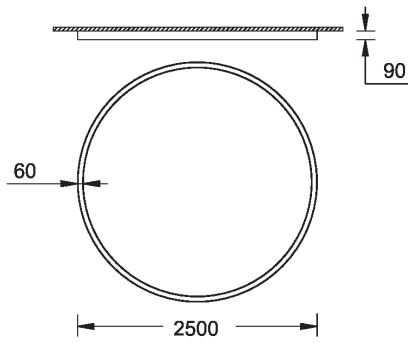

GAVLE 3 (GAV-80142)

Technical information

Material	Aluminium
Light source	1920 LED
Power	125 W
Lumen	12705 lm
Efficacy	102 lm/W
Driver option	Integral control gear

Driver	Constant current (CC)
Input voltage	220-240 V 50/60 Hz
Optic	0
Optic value	102°
CCT / CRI	TW (2700K - 6500K)
Dimming type	DALI

Product colours	Black, White, Matt Silver, Concrete - Urban, Softscape - Urban, Stone - Urban, Corten - Urban, Oak - Woodland, Walnut - Woodland, Pine - Woodland
Weight	20.5 kg
Operating temperature	-20 °C to 40 °C
Variants (DALI)	Compatible with EN/ IEC 60598-2-22: Suitable for emergency installations as central supply, non-maintained (Z0)

GAV-80142