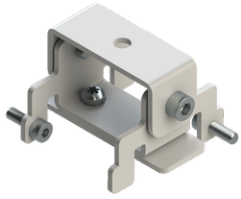

GAVLE 3 (GAV-80142)

Accessory

Ceiling-mounting bracket (40
mm profile)
A81381