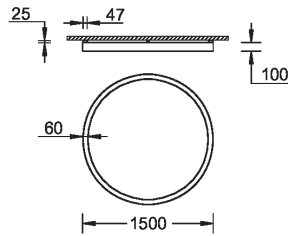

GAVLE 3 (GAV-80222)

Technical information

Material	Aluminium
Light source	1152 & 1152 LED
Power	146 W
Lumen	16001 lm
Efficacy	110 lm/W
Driver option	Integral control gear

Driver	Constant current (CC)
Input voltage	220-240 V 50/60 Hz
Optic	0
Optic value	102°
CCT / CRI	TW (2700K - 6500K)
Dimming type	DALI

Product colours	Black, White, Matt Silver, Concrete - Urban, Softscape - Urban, Stone - Urban, Corten - Urban, Oak - Woodland, Walnut - Woodland, Pine - Woodland
Weight	13.9 kg
Operating temperature	-20 °C to 40 °C
Variants (DALI)	Compatible with EN/ IEC 60598-2-22: Suitable for emergency installations as central supply, non-maintained (Z0)

GAV-80222