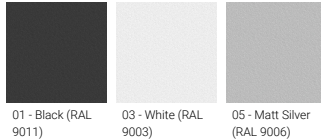

GAVLE 4 (GAV-80423)

Product description

Down - 100x90 mm - 1500 mm - RGBW

microPrim™

Luminaire Structure

- Extruded aluminium bended profile with powder coating
- Passive thermal management
- Stainless steel fasteners in grade 304 with zinc flake coating (ZFC)
- Opal PMMA diffuser (UGR <19) for glare control
- Integral control gear
- Steel brackets for ceiling down mounting option
- Up and down light distribution options
- Wireless control available through Bluetooth connection

Optic

Product colour

Special finishes upon request

GAVLE 4 (GAV-80423)

Technical information

Material	Aluminium
Light source	3840 LED
Power	133 W
Lumen	5217 lm
Efficacy	39 lm/W
Driver option	Integral control gear