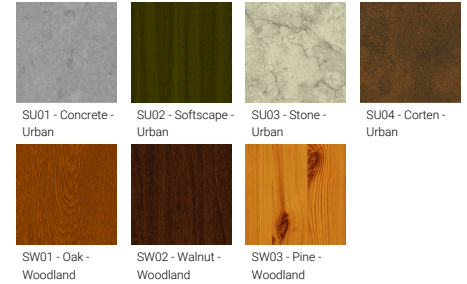

GAVLE 4 (GAV-80423)

Product description

Down - 100x90 mm - 1500 mm - RGBW

microPrim™

Luminaire Structure

- Extruded aluminium bended profile with powder coating
- Passive thermal management
- Stainless steel fasteners in grade 304 with zinc flake coating (ZFC)
- Opal PMMA diffuser (UGR <19) for glare control
- Integral control gear
- Steel brackets for ceiling down mounting option
- Up and down light distribution options
- Wireless control available through Bluetooth connection

Optic

Product colour

Special finishes upon request

GAVLE 4 (GAV-80423)

Technical information

Material	Aluminium
Light source	3840 LED
Power	133 W
Lumen	5217 lm
Efficacy	39 lm/W
Driver option	Integral control gear