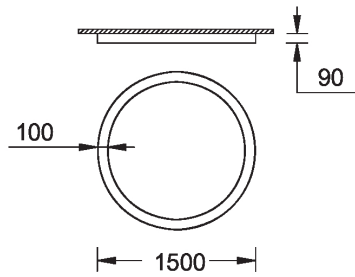

GAVLE 4 (GAV-80423)

Technical information

Material	Aluminium
Light source	3840 LED
Power	133 W
Lumen	5217 lm
Efficacy	39 lm/W
Driver option	Integral control gear

Driver	Constant current (CC)
Input voltage	220-240 V 50/60 Hz
Optic	0
Optic value	Opal
CCT / CRI	RGBW40
Dimming type	Bluetooth

Product colours	Black, White, Matt Silver, Concrete - Urban, Softscape - Urban, Stone - Urban, Corten - Urban, Oak - Woodland, Walnut - Woodland, Pine - Woodland
Weight	13.9 kg
Operating temperature	-20 °C to 40 °C
Variants (Bluetooth)	Compatible with EN/ IEC 60598-2-22: Suitable for emergency installations as central supply, non-maintained (Z0)

GAV-80423