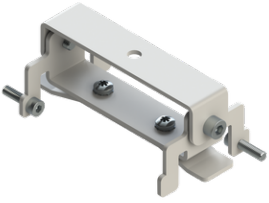

GAVLE 4 (GAV-80423)

Product description

Down - 100x90 mm - 1500 mm - RGBW

microPrim™

Luminaire Structure

- Extruded aluminium bended profile with powder coating
- Passive thermal management
- Stainless steel fasteners in grade 304 with zinc flake coating (ZFC)
- Opal PMMA diffuser (UGR <19) for glare control
- Integral control gear
- Steel brackets for ceiling down mounting option
- Up and down light distribution options
- Wireless control available through Bluetooth connection

Optic

Product colour

Special finishes upon request

GAVLE 4 (GAV-80423)

Technical information

Material	Aluminium
Light source	3840 LED
Power	133 W
Lumen	5217 lm
Efficacy	39 lm/W
Driver option	Integral control gear

GAV-80423

GAVLE 4 (GAV-80423)**Accessory**

Ceiling-mounting bracket (60
mm profile)
A81481

Xpress wireless switch
A90591

DALI Control System
Control-DALI
