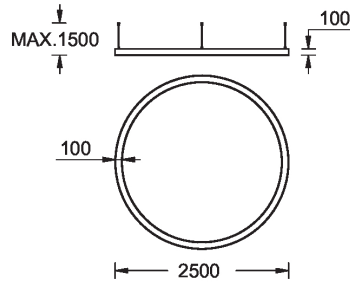

GAVLE 6 (GAV-90343)

Technical information

Material	Aluminium
Light source	6912 & 6912 LED
Power	480 W
Lumen	19362 lm
Efficacy	40 lm/W
Driver option	Integral control gear

Driver	Constant current (CC)
Input voltage	220-240 V 50/60 Hz
Optic	O
Optic value	Opal
Optic (2nd)	O
Optic (2nd) value	Opal

CCT / CRI	RGBW40
Dimming type	Bluetooth
Product colours	Black, White, Matt Silver, Concrete - Urban, Softscape - Urban, Stone - Urban, Corten - Urban, Oak - Woodland, Walnut - Woodland, Pine - Woodland
Weight	31.8 kg
Operating temperature	-20 °C to 40 °C
Variants (Bluetooth)	Compatible with EN/ IEC 60598-2-22: Suitable for emergency installations as central supply, non-maintained (Z0)

GAV-90343