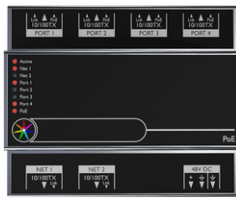

GAV-90343

**GAVLE 6 (GAV-90343)**

**Accessory**

Supply cable surface mounting box  
**A80981**

Xpress wireless switch  
**A90591**

SLESA-U9, DMX Controller 256 CH  
**A60491**

SLESA-U11, DMX Controller 1024 CH  
**A66891**

TPC (Touch Panel Controller) & EXT (Extension) 1 Universe  
**A64491**

PoE Connect  
**A64591**

TPC Touch Screen & LPC Controller DMX 2 Universe  
**A64691**

DMX/RDM Splitter - 1 channel input, 4 channels output  
**A64791**