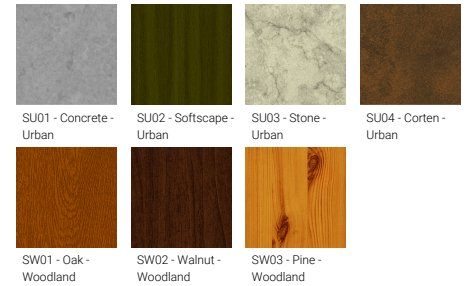

Special finishes upon request