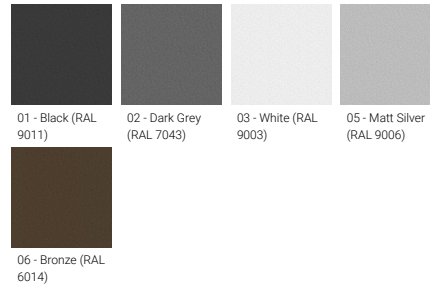

Product colour