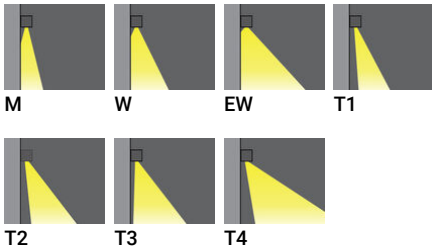

GINO 4 (GI-31641)

Product description

Clear diffuser - Down

Luminaire Structure

- Die-cast aluminium housing and frame
- Pre-treated before powder coating ensuring high corrosion resistance
- Single cable entry

- Stainless steel fasteners in grade 304 with zinc flake coating (ZFC)
- Durable silicone rubber gasket
- Clear glass diffuser

- Integral control gear
- Optional surface mounting box for easy wiring or conduit connection when wiring from behind is not possible

Optic

Product colour

Special finishes upon request

GINO 4 (GI-31641)

Technical information

Material	Aluminium
Light source	8 LED
Power	10 W
Lumen	966 - 1209 lm
Efficacy	97 - 121 lm/W
Driver option	Integral control gear
Driver	Constant current (CC)
Input voltage	220-240 V 50/60 Hz
Optic	M, W, EW, T1, T2, T3, T4

Optic value	30°, 56°, 90°x114°, 148°x70°, 136°x52°, 135°x89°, 104°x67°
CCT / CRI	2700K CRI80, 3000K CRI80, 4000K CRI80
Bug	B0-U0-G0, B1-U0-G0, B1-U0-G1
ULR	<1%
ULOR	<1%
CIE flux code n°3	100, 96, 98, 99
Dimming type	On/Off, 1-10V, DALI
Product colours	Black, Dark Grey, White, Matt Silver, Bronze, Concrete - Urban, Softscape - Urban, Stone - Urban, Corten - Urban, Oak - Woodland, Walnut - Woodland, Pine - Woodland
Weight	1.9 kg