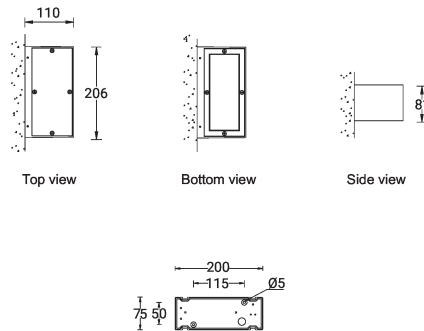

GINO 4 (GI-31641)

Technical information

Material	Aluminium
Light source	8 LED
Power	10 W
Lumen	966 - 1209 lm
Efficacy	97 - 121 lm/W
Driver option	Integral control gear
Driver	Constant current (CC)
Input voltage	220-240 V 50/60 Hz
Optic	M, W, EW, T1, T2, T3, T4

Optic value	30°, 56°, 90°x114°, 148°x70°, 136°x52°, 135°x89°, 104°x67°
CCT / CRI	2700K CRI80, 3000K CRI80, 4000K CRI80
Bug	B0-U0-G0, B1-U0-G0, B1-U0-G1
ULR	<1%
ULOR	<1%
CIE flux code n°3	100, 96, 98, 99
Dimming type	On/Off, 1-10V, DALI
Product colours	Black, Dark Grey, White, Matt Silver, Bronze, Concrete - Urban, Softscape - Urban, Stone - Urban, Corten - Urban, Oak - Woodland, Walnut - Woodland, Pine - Woodland
Weight	1.9 kg

Operating temperature	-20 °C to 50 °C
Through wiring	Single cable entry
Lens / Reflector / Optic	Clear glass diffuser
MacAdam Ellipse	3 SDCM
Lifetime L90B10 (hours)	> 90,000
Lifetime L80B10 (hours)	> 90,000
Lifetime L80B50 (hours)	> 90,000
Variants (On/Off, 1-10V, DALI)	Compatible with EN/ IEC 60598-2-22: Suitable for emergency installations as central supply, non-maintained (Z0)

GI-31641