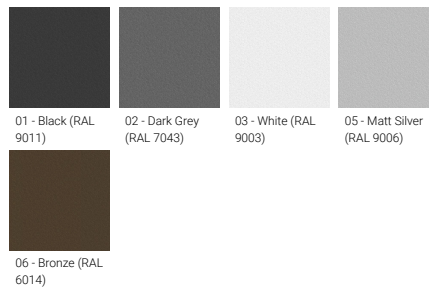

Optic

Product colour

Special finishes upon request

GINO 3 (GI-31651)

T1 / T1 T1 / T2 T1 / T3 T1 / T4

T2 / M T2 / W T2 / EW T2 / T1

T2 / T2 T2 / T3 T2 / T4 T3 / M

T3 / W T3 / EW T3 / T1 T3 / T2

Optic value	30°, 56°, 90°x114°, 148°x70°, 136°x52°, 135°x89°, 104°x67°
Optic (2nd)	M, W, EW, T1, T2, T3, T4
Optic (2nd) value	30°, 56°, 90°x114°, 148°x70°, 136°x52°, 135°x89°, 104°x67°
CCT / CRI	2700K CRI80, 3000K CRI80, 4000K CRI80
Bug	B0-U5-G0, B1-U4-G0, B1-U5-G0, B1-U5-G1
ULR	47%, 48%, 49%, 50%, 51%, 52%, 53%
ULOR	47%, 48%, 49%, 50%, 51%, 52%, 53%
Dimming type	On/Off, 1-10V, DALI
Product colours	Black, Dark Grey, White, Matt Silver, Bronze, Concrete - Urban, Softscape - Urban, Stone - Urban, Corten - Urban, Oak - Woodland, Walnut - Woodland, Pine - Woodland