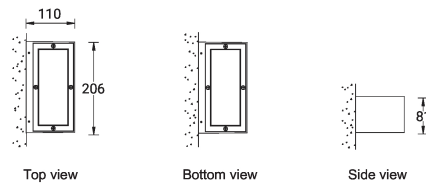

GINO 3 (GI-31651)

Technical information

Material	Aluminium
Light source	8 & 8 LED
Power	19 W
Lumen	1932 - 2418 lm
Efficacy	101 - 126 lm/W
Driver option	Integral control gear
Driver	Constant current (CC)
Input voltage	220-240 V 50/60 Hz
Optic	M, W, EW, T1, T2, T3, T4

Optic value	30°, 56°, 90°x114°, 148°x70°, 136°x52°, 135°x89°, 104°x67°
Optic (2nd)	M, W, EW, T1, T2, T3, T4
Optic (2nd) value	30°, 56°, 90°x114°, 148°x70°, 136°x52°, 135°x89°, 104°x67°
CCT / CRI	2700K CRI80, 3000K CRI80, 4000K CRI80
Bug	B0-U5-G0, B1-U4-G0, B1-U5-G0, B1-U5-G1
ULR	47%, 48%, 49%, 50%, 51%, 52%, 53%
ULOR	47%, 48%, 49%, 50%, 51%, 52%, 53%
Dimming type	On/Off, 1-10V, DALI
Product colours	Black, Dark Grey, White, Matt Silver, Bronze, Concrete - Urban, Softscape - Urban, Stone - Urban, Corten - Urban, Oak - Woodland, Walnut - Woodland, Pine - Woodland

Weight	2.0 kg
Operating temperature	-20 °C to 50 °C
Through wiring	Single cable entry
Lens / Reflector / Optic	Clear glass diffuser
MacAdam Ellipse	3 SDCM
Lifetime L90B10 (hours)	> 90,000
Lifetime L80B10 (hours)	> 90,000
Lifetime L80B50 (hours)	> 90,000
Variants (On/Off, 1-10V, DALI)	Compatible with EN/ IEC 60598-2-22: Suitable for emergency installations as central supply, non-maintained (Z0)

GI-31651