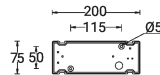

GINO 3 (GI-31651)

Technical information

Material	Aluminium
Light source	8 & 8 LED
Power	19 W
Lumen	1932 - 2418 lm
Efficacy	101 - 126 lm/W
Driver option	Integral control gear
Driver	Constant current (CC)
Input voltage	220-240 V 50/60 Hz
Optic	M, W, EW, T1, T2, T3, T4

Optic value	30°, 56°, 90°x114°, 148°x70°, 136°x52°, 135°x89°, 104°x67°
Optic (2nd)	M, W, EW, T1, T2, T3, T4
Optic (2nd) value	30°, 56°, 90°x114°, 148°x70°, 136°x52°, 135°x89°, 104°x67°
CCT / CRI	2700K CRI80, 3000K CRI80, 4000K CRI80
Bug	B0-U5-G0, B1-U4-G0, B1-U5-G0, B1-U5-G1
ULR	47%, 48%, 49%, 50%, 51%, 52%, 53%
ULOR	47%, 48%, 49%, 50%, 51%, 52%, 53%
Dimming type	On/Off, 1-10V, DALI
Product colours	Black, Dark Grey, White, Matt Silver, Bronze, Concrete - Urban, Softscape - Urban, Stone - Urban, Corten - Urban, Oak - Woodland, Walnut - Woodland, Pine - Woodland

Weight	2.0 kg
Operating temperature	-20 °C to 50 °C
Through wiring	Single cable entry
Lens / Reflector / Optic	Clear glass diffuser
MacAdam Ellipse	3 SDCM
Lifetime L90B10 (hours)	> 90,000
Lifetime L80B10 (hours)	> 90,000
Lifetime L80B50 (hours)	> 90,000
Variants (On/Off, 1-10V, DALI)	Compatible with EN/ IEC 60598-2-22: Suitable for emergency installations as central supply, non-maintained (Z0)

GI-31651