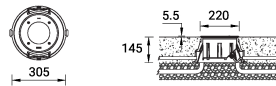

KIOS 1 (KI-60486)

Technical information

Material	Stainless Steel
Light source	2 LED
Power	7 W
Lumen	490 - 600 lm
Efficacy	70 - 86 lm/W
Driver option	Integral control gear
Driver	Constant current (CC)
Input voltage	220-240 V 50/60 Hz
Optic	VN

Optic value	8°
CCT / CRI	2700K CRI80, 3000K CRI80, 4000K CRI80
Bug	B0-U4-G0
ULR	100%
ULOR	100%
Dimming type	On/Off, 1-10V, DALI
Product colours	Stainless Steel
Weight	4.4 kg
Operating temperature	-20 °C to 40 °C

Through wiring	Single cable entry, through wiring upon request
Lens / Reflector / Optic	Clear toughened glass, High-efficiency PMMA lens
MacAdam Ellipse	3 SDCM
Lifetime L90B10 (hours)	> 109,000
Lifetime L80B10 (hours)	> 109,000
Lifetime L80B50 (hours)	> 109,000
Variants (On/Off, 1-10V, DALI)	Compatible with EN/ IEC 60598-2-22: Suitable for emergency installations as central supply, non-maintained (Z0)

KI-60486