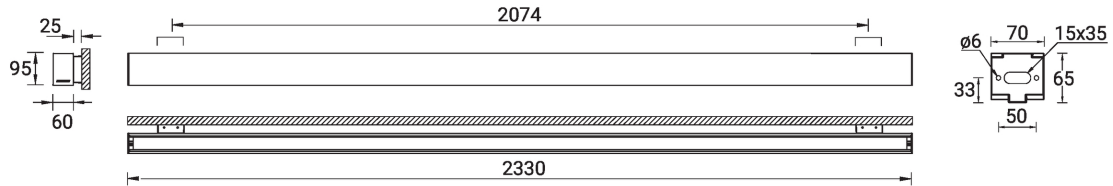

NYBRO 8 (NYB-30352)

Technical information

Material	Aluminium	Optic	O, P	Operating temperature	-20 °C to 40 °C
Light source	288 & 276 LED	Optic value	Opal, Micro-prismatic	MacAdam Ellipse	3 SDCM
Power	148 W	Optic (2nd)	O	Lifetime L90B10 (hours)	> 23,000
Lumen	15896 - 17921 lm	Optic (2nd) value	Opal	Lifetime L80B10 (hours)	> 45,000
Efficacy	107 - 121 lm/W	CCT / CRI	3000K CRI80, 4000K CRI80	Lifetime L80B50 (hours)	> 50,000
Driver option	Integral control gear	Dimming type	On/Off, 1-10V, DALI	Variants (On/Off, 1-10V, DALI)	Compatible with EN/ IEC 60598-2-22: Suitable for emergency installations as central supply, non-maintained (Z0)
Driver	Constant current (CC)	Product colours	Black, White, Matt Silver, Concrete - Urban, Softscape - Urban, Stone - Urban, Corten - Urban, Oak - Woodland, Walnut - Woodland, Pine - Woodland		
Input voltage	220-240 V 50/60 Hz	Weight	7.7 kg		

NYB-30352