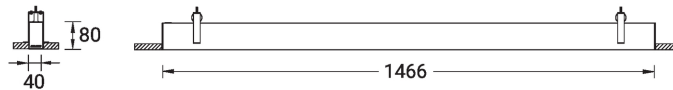

NYBRO 3 (NYB-80232)

Technical information

Material	Aluminium	Input voltage	220-240 V 50/60 Hz	Operating temperature	-20 °C to 40 °C
Light source	180 LED	Optic	O, P	MacAdam Ellipse	3 SDCM
Power	32 W	Optic value	Opal, Micro-prismatic	Lifetime L90B10 (hours)	> 23,000
Lumen	2469 - 2988 lm	CCT / CRI	3000K CRI80, 4000K CRI80	Lifetime L80B10 (hours)	> 45,000
Efficacy	77 - 93 lm/W	Dimming type	On/Off, 1-10V, DALI	Lifetime L80B50 (hours)	> 50,000
Driver option	Integral control gear	Product colours	Black, White, Matt Silver, Concrete - Urban, Softscape - Urban, Stone - Urban, Corten - Urban, Oak - Woodland, Walnut - Woodland, Pine - Woodland	Variants (1-10V, DALI)	Compatible with EN/ IEC 60598-2-22: Suitable for emergency installations as central supply, non-maintained (Z0)
Driver	Constant current (CC)				
		Weight	3.4 kg		

NYB-80232