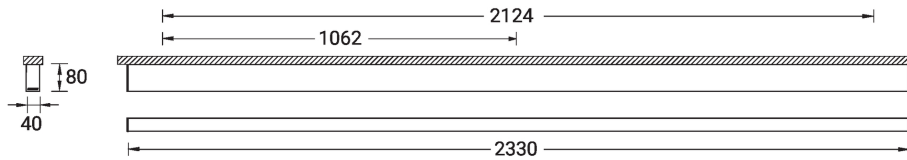

NYBRO 5 (NYB-80453)

Technical information

Material	Aluminium	Input voltage	220-240 V 50/60 Hz	Operating temperature	-20 °C to 40 °C
Light source	276 LED	Optic	O, P	MacAdam Ellipse	3 SDCM
Power	48 W	Optic value	Opal, Micro-prismatic	Lifetime L90B10 (hours)	> 23,000
Lumen	4580 lm	CCT / CRI	3000K CRI80, 4000K CRI80	Lifetime L80B10 (hours)	> 45,000
Efficacy	95 lm/W	Dimming type	DALI	Lifetime L80B50 (hours)	> 50,000
Driver option	Integral control gear	Product colours	Black, White, Matt Silver, Concrete - Urban, Softscape - Urban, Stone - Urban, Corten - Urban, Oak - Woodland, Walnut - Woodland, Pine - Woodland	Variants (DALI)	Compatible with EN/ IEC 60598-2-22: Suitable for emergency installations as central supply, non-maintained (Z0)
Driver	Constant current (CC)				
		Weight	5.1 kg		

NYB-80453