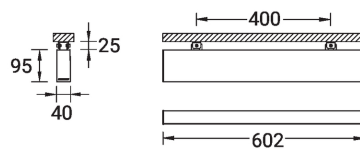

NYBRO 5 (NYB-80502)

Technical information

Material	Aluminium
Light source	72 & 60 LED
Power	28 W
Lumen	2479 - 2735 lm
Efficacy	89 - 98 lm/W
Driver option	Integral control gear
Driver	Constant current (CC)
Input voltage	220-240 V 50/60 Hz

Optic	O, P
Optic value	Opal, Micro-prismatic
Optic (2nd)	O
Optic (2nd) value	Opal
CCT / CRI	3000K CRI80, 4000K CRI80
Dimming type	On/Off, DALI
Product colours	Black, White, Matt Silver, Concrete - Urban, Softscape - Urban, Stone - Urban, Corten - Urban, Oak - Woodland, Walnut - Woodland, Pine - Woodland
Weight	2.5 kg

Operating temperature	-20 °C to 40 °C
MacAdam Ellipse	3 SDCM
Lifetime L90B10 (hours)	> 23,000
Lifetime L80B10 (hours)	> 45,000
Lifetime L80B50 (hours)	> 50,000
Variants (On/Off, DALI)	Compatible with EN/ IEC 60598-2-22: Suitable for emergency installations as central supply, non-maintained (Z0)

NYB-80502