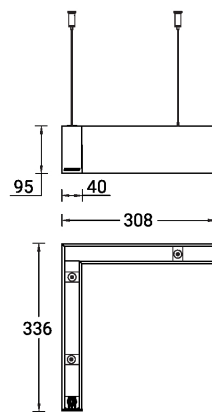

NYBRO 13 (NYB-80782-PE)

Technical information

Material	Aluminium
Light source	72 & 60 LED
Power	26 W
Lumen	1986 - 2191 lm
Efficacy	76 - 84 lm/W
Driver option	Integral control gear
Driver	Constant current (CC)
Input voltage	220-240 V 50/60 Hz

Optic	O, P
Optic value	Opal, Micro-prismatic
Optic (2nd)	O
Optic (2nd) value	Opal
CCT / CRI	3000K CRI80, 4000K CRI80
Dimming type	On/Off
Product colours	Black, White, Matt Silver, Concrete - Urban, Softscape - Urban, Stone - Urban, Corten - Urban, Oak - Woodland, Walnut - Woodland, Pine - Woodland
Weight	2.6 kg

Operating temperature	-20 °C to 40 °C
MacAdam Ellipse	3 SDCM
Lifetime L90B10 (hours)	> 23,000
Lifetime L80B10 (hours)	> 45,000
Lifetime L80B50 (hours)	> 50,000
Variants (On/Off)	Compatible with EN/ IEC 60598-2-22: Suitable for emergency installations as central supply, non- maintained (Z0)

NYB-80782-PE