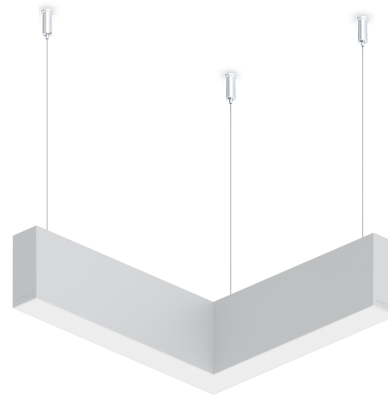

NYBRO 13 (NYB-80782-PE)

Product description

Down (Optic) & Up (Optic 2nd) - L90° - 40x95 mm - 336 mm

microPrim™

Luminaire Structure

- Die-cast aluminium end-caps and extruded aluminium profile with powder coating
- Passive thermal management
- Stainless steel fasteners in grade 304 with zinc flake coating (ZFC)
- PMMA diffuser with Opal (UGR <19) and micro prismatic (UGR <13) options for better glare control

- Integral control gear
- Cut the connection angle according to the shape complete with electrical wires in white for mounting
- Up and down light distribution options

- Wireless control available through Bluetooth connection
- Daylight and occupancy sensor options

Optic

Product colour

01 - Black (RAL 9011) 03 - White (RAL 9003) 05 - Matt Silver (RAL 9006)

Special finishes upon request

SU01 - Concrete - Urban SU02 - Softscape - Urban SU03 - Stone - Urban SU04 - Corten - Urban