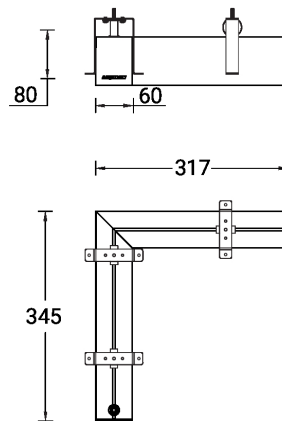

NYBRO 11 (NYB-80793-RE)

Technical information

Material	Aluminium
Light source	72 LED
Power	19 W
Lumen	1677 - 2108 lm
Efficacy	88 - 111 lm/W
Driver option	Integral control gear
Driver	Constant current (CC)

Input voltage	220-240 V 50/60 Hz
Optic	O, P
Optic value	Opal, Micro-prismatic
CCT / CRI	3000K CRI80, 4000K CRI80
Dimming type	On/Off, DALI
Product colours	Black, White, Matt Silver, Concrete - Urban, Softscape - Urban, Stone - Urban, Corten - Urban, Oak - Woodland, Walnut - Woodland, Pine - Woodland
Weight	3.0 kg

Operating temperature	-20 °C to 40 °C
MacAdam Ellipse	3 SDCM
Lifetime L90B10 (hours)	> 23,000
Lifetime L80B10 (hours)	> 45,000
Lifetime L80B50 (hours)	> 50,000
Variants (On/Off, DALI)	Compatible with EN/ IEC 60598-2-22: Suitable for emergency installations as central supply, non-maintained (Z0)

NYB-80793-RE