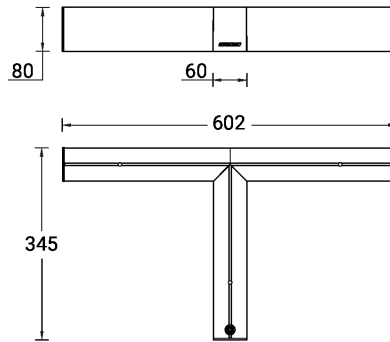

NYBRO 18 (NYB-80913-SU)

Technical information

Material	Aluminium
Light source	108 LED
Power	31 W
Lumen	2857 - 3590 lm
Efficacy	92 - 116 lm/W
Driver option	Integral control gear
Driver	Constant current (CC)

Input voltage	220-240 V 50/60 Hz
Optic	O, P
Optic value	Opal, Micro-prismatic
CCT / CRI	3000K CRI80, 4000K CRI80
Dimming type	On/Off, DALI
Product colours	Black, White, Matt Silver, Concrete - Urban, Softscape - Urban, Stone - Urban, Corten - Urban, Oak - Woodland, Walnut - Woodland, Pine - Woodland
Weight	3.8 kg

Operating temperature	-20 °C to 40 °C
MacAdam Ellipse	3 SDCM
Lifetime L90B10 (hours)	> 23,000
Lifetime L80B10 (hours)	> 45,000
Lifetime L80B50 (hours)	> 50,000
Variants (On/Off, DALI)	Compatible with EN/ IEC 60598-2-22: Suitable for emergency installations as central supply, non-maintained (Z0)

NYB-80913-SU