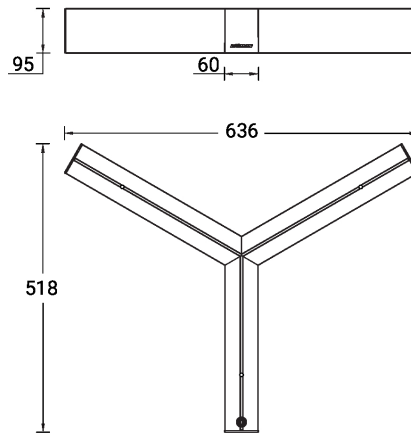

NYBRO 24 (NYB-81033-SU)

Technical information

Material	Aluminium
Light source	120 LED
Power	36 W
Lumen	2863 - 3597 lm
Efficacy	80 - 100 lm/W
Driver option	Integral control gear
Driver	Constant current (CC)

Input voltage	220-240 V 50/60 Hz
Optic	O, P
Optic value	Opal, Micro-prismatic
CCT / CRI	3000K CRI80, 4000K CRI80
Dimming type	On/Off, DALI
Product colours	Black, White, Matt Silver, Concrete - Urban, Softscape - Urban, Stone - Urban, Corten - Urban, Oak - Woodland, Walnut - Woodland, Pine - Woodland
Weight	3.5 kg

Operating temperature	-20 °C to 40 °C
MacAdam Ellipse	3 SDCM
Lifetime L90B10 (hours)	> 23,000
Lifetime L80B10 (hours)	> 45,000
Lifetime L80B50 (hours)	> 50,000
Variants (On/Off, DALI)	Compatible with EN/ IEC 60598-2-22: Suitable for emergency installations as central supply, non-maintained (Z0)

NYB-81033-SU