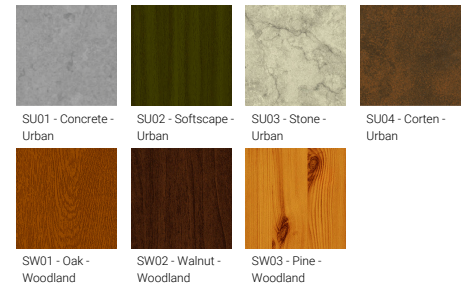

Optic

Product colour

Special finishes upon request

ODESSA 2 (OD-21021) (Version 2)

Technical information

Material	Aluminium
Light source	4 x 1 COB
Power	140 W
Lumen	11372 - 14180 lm
Efficacy	81 - 101 lm/W
Driver option	Integral control gear
Driver	Constant current (CC)
Input voltage	220-240 V 50/60 Hz