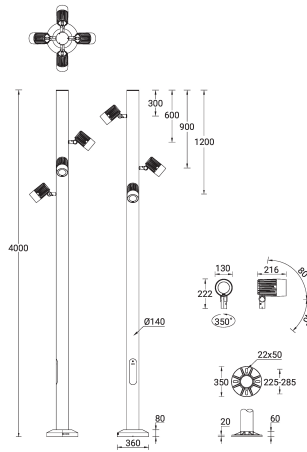

ODESSA 2 (OD-21021) (Version 2)

Technical information

Material	Aluminium
Light source	4 x 1 COB
Power	140 W
Lumen	11372 - 14180 lm
Efficacy	81 - 101 lm/W
Driver option	Integral control gear
Driver	Constant current (CC)
Input voltage	220-240 V 50/60 Hz

Optic	N, M, W, VW
Optic value	15°, 24°, 47°, 66°
CCT / CRI	2700K CRI80, 3000K CRI80, 4000K CRI80
Bug	B2-U0-G0, B3-U0-G0
ULR	<1%
ULOR	<1%
CIE flux code n°3	100, 99
Dimming type	On/Off, DALI

Product colours	Black, Dark Grey, White, Matt Silver, Bronze, Concrete - Urban, Softscape - Urban, Stone - Urban, Corten - Urban, Oak - Woodland, Walnut - Woodland, Pine - Woodland
Weight	23.2 kg
Operating temperature	-20 °C to 40 °C
EPA (m2)	0.155
Cable	One cable gland supplied with 2 m of 3x1.0 sqmm outdoor cable
Through wiring	Single cable entry
Lens / Reflector / Optic	High-efficiency optical reflector, Clear toughened glass
Variants (DALI)	Compatible with EN/ IEC 60598-2-22: Suitable for emergency installations as central supply, non-maintained (Z0)

OD-21021