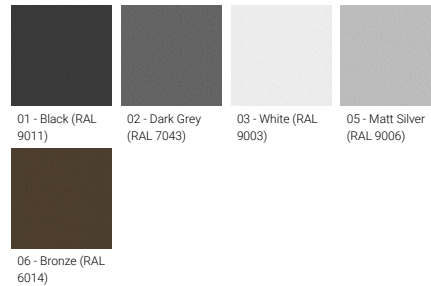

Optic

Product colour

Special finishes upon request

ODESSA 2 (OD-21021) (Version 2)

Technical information

Material	Aluminium
Light source	4 x 1 COB
Power	140 W
Lumen	11372 - 14180 lm
Efficacy	81 - 101 lm/W
Driver option	Integral control gear
Driver	Constant current (CC)
Input voltage	220-240 V 50/60 Hz