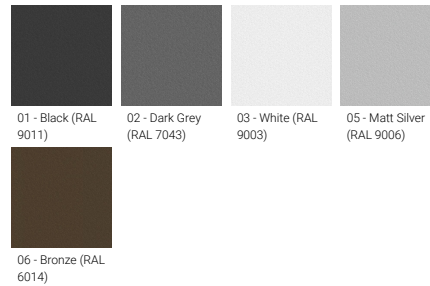

Product colour