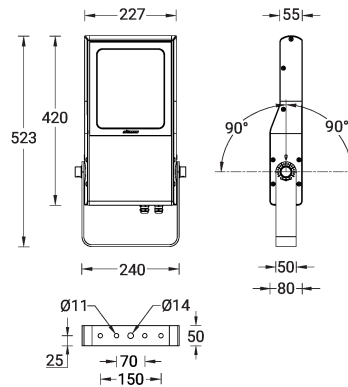

PITTSBURGH 1 (PIB-50006)

Technical information

Material	Aluminium
Light source	36 LED
Power	72 W
Lumen	3938 - 5110 lm
Efficacy	55 - 71 lm/W
Driver option	Integral control gear
Driver	Constant current (CC)
Input voltage	220-240 V 50/60 Hz

Optic	N, M, W, VW, E
Optic value	8°, 14°, 29°, 72°, 43°x9°
CCT / CRI	RGBW30, RGBW40
Bug	B3-U0-G0, B4-U0-G0
ULR	<1%
ULOR	<1%
CIE flux code n°3	100
Dimming type	DMX/RDM

Product colours	Black, Dark Grey, White, Matt Silver, Bronze, Concrete - Urban, Softscape - Urban, Stone - Urban, Corten - Urban, Oak - Woodland, Walnut - Woodland, Pine - Woodland
Weight	5.5 kg
Operating temperature	-20 °C to 35 °C
EPA (m2)	0.101
Cable	Three IP68 connectors supplied with 0.2 m of 3x1.0 sqmm outdoor cable and 2x0.2 m of 2x0.5 sqmm outdoor shielded cable
Through wiring	Single cable entry, through wiring upon request
Lens / Reflector / Optic	High-efficiency polycarbonate lens, Clear toughened glass

PIB-50006