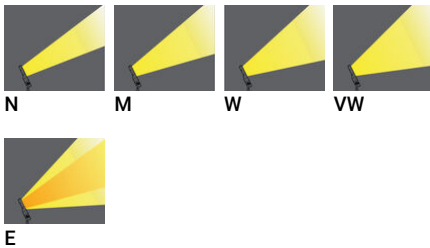

**PITTSBURGH 1 (PIB-50006)**

**Product description**

Small - RGBW

microPrim™

**Luminaire Structure**

- Extruded aluminium housing
- Pre-treated before powder coating ensuring high corrosion resistance
- Galvanized steel arm mounted
- Thermal heat dissipation body
- Single cable entry, through wiring upon request

- Three IP68 connectors supplied with 0.2 m of 3x1.0 sqmm outdoor cable and 2x0.2 m of 2x0.5 sqmm outdoor shielded cable
- Stainless steel fasteners in grade 304 with zinc flake coating (ZFC)
- Durable silicone rubber gasket
- High-efficiency polycarbonate lens
- Clear toughened glass

- Integral control gear
- Surge protection 10kV

**Optic**

**Product colour**

**Special finishes upon request**

**PITTSBURGH 1 (PIB-50006)**

**Technical information**

<b>Material</b>	Aluminium
<b>Light source</b>	36 LED
<b>Power</b>	72 W
<b>Lumen</b>	3938 - 5110 lm
<b>Efficacy</b>	55 - 71 lm/W
<b>Driver option</b>	Integral control gear
<b>Driver</b>	Constant current (CC)
<b>Input voltage</b>	220-240 V 50/60 Hz

<b>Product colours</b>	Black, Dark Grey, White, Matt Silver, Bronze, Concrete - Urban, Softscape - Urban, Stone - Urban, Corten - Urban, Oak - Woodland, Walnut - Woodland, Pine - Woodland
<b>Weight</b>	5.5 kg
<b>Operating temperature</b>	-20 °C to 35 °C
<b>EPA (m2)</b>	0.101
<b>Cable</b>	Three IP68 connectors supplied with 0.2 m of 3x1.0 sqmm outdoor cable and 2x0.2 m of 2x0.5 sqmm outdoor shielded cable
<b>Through wiring</b>	Single cable entry, through wiring upon request
<b>Lens / Reflector / Optic</b>	High-efficiency polycarbonate lens, Clear toughened glass