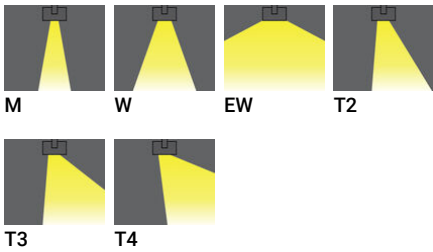

**POWERVISION 2 (PW29-GP054)**

**Luminaire Structure**

- Extruded aluminium housing
- Pre-treated before powder coating ensuring high corrosion resistance
- Thermal heat dissipation body
- Single cable entry, through wiring upon request
- One IP68 connector supplied with 0.2 m of 3x1.0 sqmm outdoor cable
- Stainless steel fasteners in grade 304 with zinc flake coating (ZFC)
- Durable silicone rubber gasket
- Clear toughened glass
- Integral control gear

**Optic**

**Product colour**

**Special finishes upon request**

**POWERVISION 2 (PW29-GP054)**

**Technical information**

<b>Material</b>	Aluminium
<b>Light source</b>	48 LED
<b>Power</b>	52 W
<b>Lumen</b>	6105 - 7046 lm
<b>Efficacy</b>	117 - 136 lm/W
<b>Driver option</b>	Integral control gear
<b>Driver</b>	Constant current (CC)
<b>Input voltage</b>	220-240 V 50/60 Hz

<b>Optic</b>	M, W, EW, T2, T3, T4
<b>Optic value</b>	30°, 53°, 124°, 142°x46°, 140°x69°, 99°x76°
<b>CCT / CRI</b>	3000K CRI80, 4000K CRI80
<b>Dimming type</b>	On/Off, 1-10V, DALI
<b>Product colours</b>	Black, Dark Grey, White, Matt Silver, Bronze, Concrete - Urban, Softscape - Urban, Stone - Urban, Corten - Urban, Oak - Woodland, Walnut - Woodland, Pine - Woodland
<b>Weight</b>	11.0 kg
<b>Operating temperature</b>	-20 °C to 40 °C
<b>Cable</b>	One IP68 connector supplied with 0.2 m of 3x1.0 sqmm outdoor cable

<b>Through wiring</b>	Single cable entry, through wiring upon request
<b>Lens / Reflector / Optic</b>	Clear toughened glass
<b>MacAdam Ellipse</b>	3 SDCM
<b>Lifetime L90B10 (hours)</b>	> 90,000
<b>Lifetime L80B10 (hours)</b>	> 90,000
<b>Lifetime L80B50 (hours)</b>	> 90,000