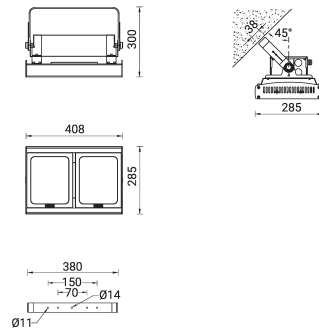

POWERVISION 2 (PW29-GP054)

Technical information

Material	Aluminium
Light source	48 LED
Power	52 W
Lumen	6105 - 7046 lm
Efficacy	117 - 136 lm/W
Driver option	Integral control gear
Driver	Constant current (CC)
Input voltage	220-240 V 50/60 Hz

Optic	M, W, EW, T2, T3, T4
Optic value	30°, 53°, 124°, 142°x46°, 140°x69°, 99°x76°
CCT / CRI	3000K CRI80, 4000K CRI80
Dimming type	On/Off, 1-10V, DALI
Product colours	Black, Dark Grey, White, Matt Silver, Bronze, Concrete - Urban, Softscape - Urban, Stone - Urban, Corten - Urban, Oak - Woodland, Walnut - Woodland, Pine - Woodland
Weight	11.0 kg
Operating temperature	-20 °C to 40 °C
Cable	One IP68 connector supplied with 0.2 m of 3x1.0 sqmm outdoor cable

Through wiring	Single cable entry, through wiring upon request
Lens / Reflector / Optic	Clear toughened glass
MacAdam Ellipse	3 SDCM
Lifetime L90B10 (hours)	> 90,000
Lifetime L80B10 (hours)	> 90,000
Lifetime L80B50 (hours)	> 90,000

PW29-GP054