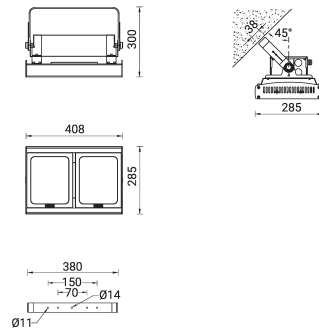

POWERVISION 2 (PW29-GP080)

Technical information

Material	Aluminium
Light source	48 LED
Power	75 W
Lumen	8543 - 9882 lm
Efficacy	114 - 132 lm/W
Driver option	Integral control gear
Driver	Constant current (CC)
Input voltage	220-240 V 50/60 Hz

Optic	M, W, EW, T2, T3, T4
Optic value	30°, 53°, 124°, 142°x46°, 140°x69°, 99°x76°
CCT / CRI	3000K CRI80, 4000K CRI80
Dimming type	On/Off, 1-10V, DALI
Product colours	Black, Dark Grey, White, Matt Silver, Bronze, Concrete - Urban, Softscape - Urban, Stone - Urban, Corten - Urban, Oak - Woodland, Walnut - Woodland, Pine - Woodland
Weight	11.0 kg
Operating temperature	-20 °C to 40 °C
Cable	One IP68 connector supplied with 0.2 m of 3x1.0 sqmm outdoor cable

Through wiring	Single cable entry, through wiring upon request
Lens / Reflector / Optic	Clear toughened glass
MacAdam Ellipse	3 SDCM
Lifetime L90B10 (hours)	> 90,000
Lifetime L80B10 (hours)	> 90,000
Lifetime L80B50 (hours)	> 90,000

PW29-GP080