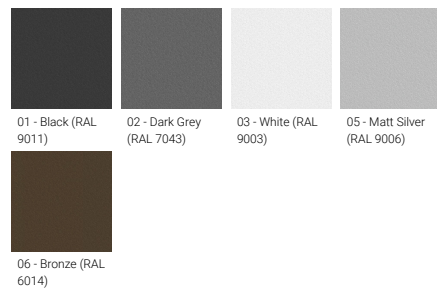

Product colour