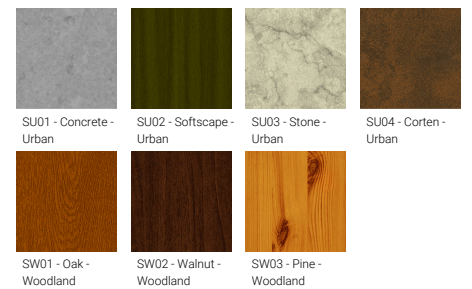

Special finishes upon request