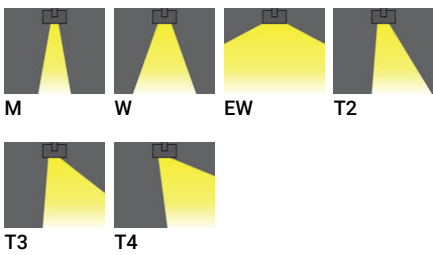

**POWERVISION 2 (PW29-GP080)**

**Luminaire Structure**

- Extruded aluminium housing
- Pre-treated before powder coating ensuring high corrosion resistance
- Thermal heat dissipation body
- Single cable entry, through wiring upon request
- One IP68 connector supplied with 0.2 m of 3x1.0 sqmm outdoor cable
- Stainless steel fasteners in grade 304 with zinc flake coating (ZFC)
- Durable silicone rubber gasket
- Clear toughened glass
- Integral control gear

**Optic**

**Product colour**

**Special finishes upon request**

**POWERVISION 2 (PW29-GP080)**

**Technical information**

<b>Material</b>	Aluminium
<b>Light source</b>	48 LED
<b>Power</b>	75 W
<b>Lumen</b>	8543 - 9882 lm
<b>Efficacy</b>	114 - 132 lm/W
<b>Driver option</b>	Integral control gear
<b>Driver</b>	Constant current (CC)
<b>Input voltage</b>	220-240 V 50/60 Hz

<b>Optic</b>	M, W, EW, T2, T3, T4
<b>Optic value</b>	30°, 53°, 124°, 142°x46°, 140°x69°, 99°x76°
<b>CCT / CRI</b>	3000K CRI80, 4000K CRI80
<b>Dimming type</b>	On/Off, 1-10V, DALI
<b>Product colours</b>	Black, Dark Grey, White, Matt Silver, Bronze, Concrete - Urban, Softscape - Urban, Stone - Urban, Corten - Urban, Oak - Woodland, Walnut - Woodland, Pine - Woodland
<b>Weight</b>	11.0 kg
<b>Operating temperature</b>	-20 °C to 40 °C
<b>Cable</b>	One IP68 connector supplied with 0.2 m of 3x1.0 sqmm outdoor cable

<b>Through wiring</b>	Single cable entry, through wiring upon request
<b>Lens / Reflector / Optic</b>	Clear toughened glass
<b>MacAdam Ellipse</b>	3 SDCM
<b>Lifetime L90B10 (hours)</b>	> 90,000
<b>Lifetime L80B10 (hours)</b>	> 90,000
<b>Lifetime L80B50 (hours)</b>	> 90,000