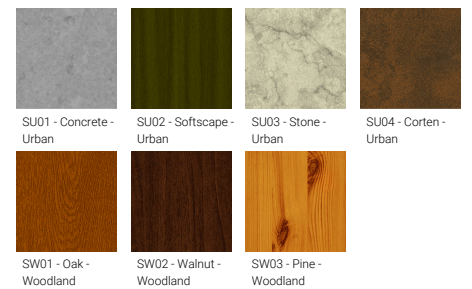

**Optic**

**Product colour**

**Special finishes upon request**

**POWERVISION 5 (PW59-GP042)**

**Technical information**

<b>Material</b>	Aluminium	<b>Optic</b>	M, W, EW, T2, T3, T4	<b>Through wiring</b>	Single cable entry, through wiring upon request
<b>Light source</b>	24 LED	<b>Optic value</b>	27°, 51°, 122°, 141°x52°, 141°x69°, 99°x79°	<b>Lens / Reflector / Optic</b>	Clear toughened glass
<b>Power</b>	38 W	<b>CCT / CRI</b>	3000K CRI80, 4000K CRI80	<b>MacAdam Ellipse</b>	3 SDCM
<b>Lumen</b>	4272 - 4941 lm	<b>Dimming type</b>	On/Off, 1-10V, DALI	<b>Lifetime L90B10 (hours)</b>	> 90,000
<b>Efficacy</b>	112 - 130 lm/W	<b>Product colours</b>	Black, Dark Grey, White, Matt Silver, Bronze, Concrete - Urban, Softscape - Urban, Stone - Urban, Corten - Urban, Oak - Woodland, Walnut - Woodland, Pine - Woodland	<b>Lifetime L80B10 (hours)</b>	> 90,000
<b>Driver option</b>	Integral control gear			<b>Lifetime L80B50 (hours)</b>	> 90,000
<b>Driver</b>	Constant current (CC)	<b>Weight</b>	6.5 kg	<b>Variants (On/Off, 1-10V, DALI)</b>	Compatible with EN/ IEC 60598-2-22: Suitable for emergency installations as central supply, non-maintained (Z0)
<b>Input voltage</b>	220-240 V 50/60 Hz	<b>Operating temperature</b>	-20 °C to 40 °C		
		<b>Cable</b>	One IP68 connector supplied with 0.2 m of 3x1.0 sqmm outdoor cable		