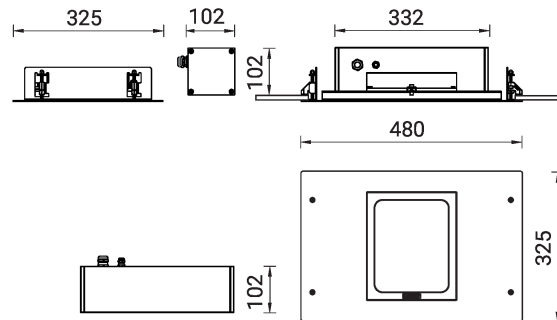

POWERVISION 5 (PW59-GP042)

Technical information

Material	Aluminium	Optic	M, W, EW, T2, T3, T4	Through wiring	Single cable entry, through wiring upon request
Light source	24 LED	Optic value	27°, 51°, 122°, 141°x52°, 141°x69°, 99°x79°	Lens / Reflector / Optic	Clear toughened glass
Power	38 W	CCT / CRI	3000K CRI80, 4000K CRI80	MacAdam Ellipse	3 SDCM
Lumen	4272 - 4941 lm	Dimming type	On/Off, 1-10V, DALI	Lifetime L90B10 (hours)	> 90,000
Efficacy	112 - 130 lm/W	Product colours	Black, Dark Grey, White, Matt Silver, Bronze, Concrete - Urban, Softscape - Urban, Stone - Urban, Corten - Urban, Oak - Woodland, Walnut - Woodland, Pine - Woodland	Lifetime L80B10 (hours)	> 90,000
Driver option	Integral control gear			Lifetime L80B50 (hours)	> 90,000
Driver	Constant current (CC)	Weight	6.5 kg	Variants (On/Off, 1-10V, DALI)	Compatible with EN/ IEC 60598-2-22: Suitable for emergency installations as central supply, non-maintained (Z0)
Input voltage	220-240 V 50/60 Hz	Operating temperature	-20 °C to 40 °C		
		Cable	One IP68 connector supplied with 0.2 m of 3x1.0 sqmm outdoor cable		

PW59-GP042