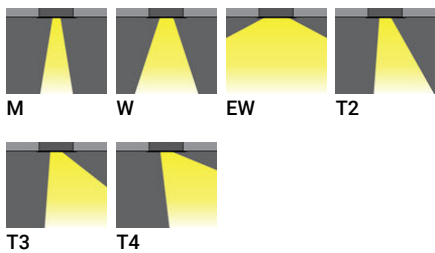

**POWERVISION 5 (PW59-GP042)**

**Luminaire Structure**

- Extruded aluminium housing
- Pre-treated before powder coating ensuring high corrosion resistance
- Thermal heat dissipation body
- Single cable entry, through wiring upon request
- One IP68 connector supplied with 0.2 m of 3x1.0 sqmm outdoor cable
- Stainless steel fasteners in grade 304 with zinc flake coating (ZFC)
- Durable silicone rubber gasket
- Clear toughened glass
- Integral control gear

**Optic**

**Product colour**

**Special finishes upon request**

**POWERVISION 5 (PW59-GP042)**

**Technical information**

<b>Material</b>	Aluminium	<b>Optic</b>	M, W, EW, T2, T3, T4	<b>Through wiring</b>	Single cable entry, through wiring upon request
<b>Light source</b>	24 LED	<b>Optic value</b>	27°, 51°, 122°, 141°x52°, 141°x69°, 99°x79°	<b>Lens / Reflector / Optic</b>	Clear toughened glass
<b>Power</b>	38 W	<b>CCT / CRI</b>	3000K CRI80, 4000K CRI80	<b>MacAdam Ellipse</b>	3 SDCM
<b>Lumen</b>	4272 - 4941 lm	<b>Dimming type</b>	On/Off, 1-10V, DALI	<b>Lifetime L90B10 (hours)</b>	> 90,000
<b>Efficacy</b>	112 - 130 lm/W	<b>Product colours</b>	Black, Dark Grey, White, Matt Silver, Bronze, Concrete - Urban, Softscape - Urban, Stone - Urban, Corten - Urban, Oak - Woodland, Walnut - Woodland, Pine - Woodland	<b>Lifetime L80B10 (hours)</b>	> 90,000
<b>Driver option</b>	Integral control gear			<b>Lifetime L80B50 (hours)</b>	> 90,000
<b>Driver</b>	Constant current (CC)	<b>Weight</b>	6.5 kg	<b>Variants (On/Off, 1-10V, DALI)</b>	Compatible with EN/ IEC 60598-2-22: Suitable for emergency installations as central supply, non-maintained (Z0)
<b>Input voltage</b>	220-240 V 50/60 Hz	<b>Operating temperature</b>	-20 °C to 40 °C		
		<b>Cable</b>	One IP68 connector supplied with 0.2 m of 3x1.0 sqmm outdoor cable		