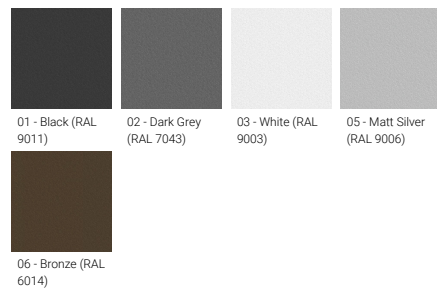

**Optic**

**Product colour**

**Special finishes upon request**

**POWERVISION 5 (PW59-GP042)**

**Technical information**

<b>Material</b>	Aluminium	<b>Optic</b>	M, W, EW, T2, T3, T4	<b>Through wiring</b>	Single cable entry, through wiring upon request
<b>Light source</b>	24 LED	<b>Optic value</b>	27°, 51°, 122°, 141°x52°, 141°x69°, 99°x79°	<b>Lens / Reflector / Optic</b>	Clear toughened glass
<b>Power</b>	38 W	<b>CCT / CRI</b>	3000K CRI80, 4000K CRI80	<b>MacAdam Ellipse</b>	3 SDCM
<b>Lumen</b>	4272 - 4941 lm	<b>Dimming type</b>	On/Off, 1-10V, DALI	<b>Lifetime L90B10 (hours)</b>	> 90,000
<b>Efficacy</b>	112 - 130 lm/W	<b>Product colours</b>	Black, Dark Grey, White, Matt Silver, Bronze, Concrete - Urban, Softscape - Urban, Stone - Urban, Corten - Urban, Oak - Woodland, Walnut - Woodland, Pine - Woodland	<b>Lifetime L80B10 (hours)</b>	> 90,000
<b>Driver option</b>	Integral control gear			<b>Lifetime L80B50 (hours)</b>	> 90,000
<b>Driver</b>	Constant current (CC)	<b>Weight</b>	6.5 kg	<b>Variants (On/Off, 1-10V, DALI)</b>	Compatible with EN/ IEC 60598-2-22: Suitable for emergency installations as central supply, non-maintained (Z0)
<b>Input voltage</b>	220-240 V 50/60 Hz	<b>Operating temperature</b>	-20 °C to 40 °C		
		<b>Cable</b>	One IP68 connector supplied with 0.2 m of 3x1.0 sqmm outdoor cable		