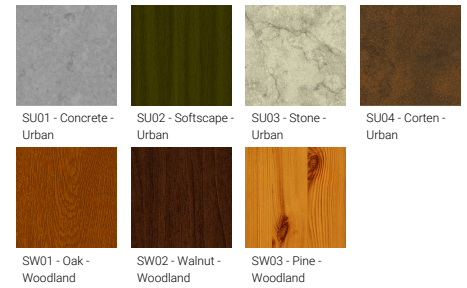

Optic

G

Product colour

Special finishes upon request

VANCOUVER 8 (VA-20051)

Technical information

Material	Aluminium
Light source	1 COB
Power	40 W
Lumen	1248 - 1336 lm
Efficacy	31 - 33 lm/W
Driver option	Integral control gear
Driver	Constant current (CC)
Input voltage	220-240 V 50/60 Hz
Optic	G
Optic value	64°

CCT / CRI	3000K CRI80, 4000K CRI80
Bug	B1-U2-G0
ULR	2%
ULOR	2%
CIE flux code n°3	99
Dimming type	On/Off, 1-10V, DALI
Product colours	Black, Dark Grey, White, Matt Silver, Bronze, Concrete - Urban, Softscape - Urban, Stone - Urban, Corten - Urban, Oak - Woodland, Walnut - Woodland, Pine - Woodland
Weight	55.0 kg
Operating temperature	-20 °C to 40 °C
EPA (m2)	0.888