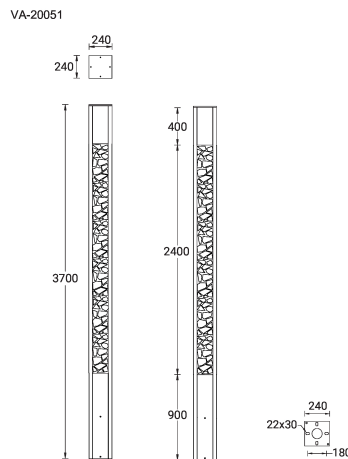

VANCOUVER 8 (VA-20051)

Product description

240x240 mm - 3700 mm - Decorative pattern type 1 - IP65

microPrim™

Luminaire Structure

- Die-cast aluminium housing
- Extruded aluminium column
- Pre-treated before powder coating ensuring high corrosion resistance
- Single cable entry
- One IP68 connector supplied with 0.3 m of 3x1.0 sqmm outdoor cable
- Stainless steel fasteners in grade 304 with zinc flake coating (ZFC)
- Durable silicone rubber gasket
- High-efficiency optical reflector
- Clear toughened glass
- Integral control gear
- Maximum wind load resistance is 160 km/h
- Surge protection 10kV
- VANCOUVER luminaires with projectors on top and colder than 3000K CCT do not meet the IDA certification requirements

Optic

G

Product colour

Special finishes upon request

VANCOUVER 8 (VA-20051)

Technical information

Material	Aluminium
Light source	1 COB
Power	40 W
Lumen	1248 - 1336 lm
Efficacy	31 - 33 lm/W
Driver option	Integral control gear
Driver	Constant current (CC)
Input voltage	220-240 V 50/60 Hz
Optic	G
Optic value	64°

Cable	One IP68 connector supplied with 0.3 m of 3x1.0 sqmm outdoor cable
Through wiring	Single cable entry
Lens / Reflector / Optic	High-efficiency optical reflector, Clear toughened glass
MacAdam Ellipse	3 SDCM
Lifetime L90B10 (hours)	> 50,700
Lifetime L80B10 (hours)	> 63,500
Lifetime L80B50 (hours)	> 63,500
Variants (1-10V, DALI)	Compatible with EN/ IEC 60598-2-22: Suitable for emergency installations as central supply, non-maintained (Z0)