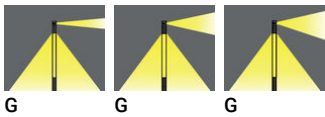

VANCOUVER 43 (VA-20211-LC)

Product description

240x240 mm - 4070 mm - Decorative pattern type 1
(Optic) - 1 projector (Optic 2nd) - LIGHTCONNECT™

Luminaire Structure

- Die-cast aluminium housing
- Extruded aluminium column
- Pre-treated before powder coating ensuring high corrosion resistance
- Single cable entry
- One IP68 connector supplied with 0.3 m of 3x1.0 sqmm outdoor cable
- Stainless steel fasteners in grade 304 with zinc flake coating (ZFC)
- Durable silicone rubber gasket
- High-efficiency optical reflector
- Clear toughened glass
- Integral control gear
- Maximum wind load resistance is 160 km/h
- Surge protection 10kV
- VANCOUVER luminaires with projectors on top and colder than 3000K CCT do not meet the IDA certification requirements

Optic

Product colour

Special finishes upon request

VANCOUVER 43 (VA-20211-LC)

Technical information

Material	Aluminium
Light source	1 COB & 1 COB (Projector)
Power	61 W
Lumen	4239 - 4469 lm
Efficacy	69 - 73 lm/W
Driver option	Integral control gear
Driver	Constant current (CC)
Input voltage	220-240 V 50/60 Hz
Optic	G
Optic value	134°

Cable	One IP68 connector supplied with 0.3 m of 3x1.0 sqmm outdoor cable
Through wiring	Single cable entry
Lens / Reflector / Optic	High-efficiency optical reflector, Clear toughened glass
MacAdam Ellipse	3 SDCM
Lifetime L90B10 (hours)	> 109,000
Lifetime L80B10 (hours)	> 109,000
Lifetime L80B50 (hours)	> 109,000
Variants (On/Off, 1-10V, DALI)	Compatible with EN/ IEC 60598-2-22: Suitable for emergency installations as central supply, non-maintained (Z0)