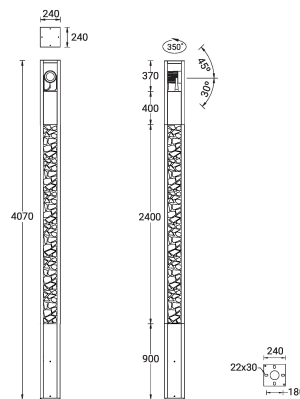

VANCOUVER 43 (VA-20211-LC)

Technical information

Material	Aluminium
Light source	1 COB & 1 COB (Projector)
Power	61 W
Lumen	4239 - 4469 lm
Efficacy	69 - 73 lm/W
Driver option	Integral control gear
Driver	Constant current (CC)
Input voltage	220-240 V 50/60 Hz
Optic	G
Optic value	134°

CCT / CRI	3000K CRI80, 4000K CRI80
Bug	B2-U0-G0
ULR	2%
ULOR	2%
CIE flux code n°3	94
Dimming type	On/Off, 1-10V, DALI
Product colours	Black, Dark Grey, White, Matt Silver, Bronze, Concrete - Urban, Softscape - Urban, Stone - Urban, Corten - Urban, Oak - Woodland, Walnut - Woodland, Pine - Woodland
Weight	52.4 kg
Operating temperature	-20 °C to 40 °C
EPA (m2)	0.977

Cable	One IP68 connector supplied with 0.3 m of 3x1.0 sqmm outdoor cable
Through wiring	Single cable entry
Lens / Reflector / Optic	High-efficiency optical reflector, Clear toughened glass
MacAdam Ellipse	3 SDCM
Lifetime L90B10 (hours)	> 109,000
Lifetime L80B10 (hours)	> 109,000
Lifetime L80B50 (hours)	> 109,000
Variants (On/Off, 1-10V, DALI)	Compatible with EN/ IEC 60598-2-22: Suitable for emergency installations as central supply, non-maintained (Z0)

VA-20211