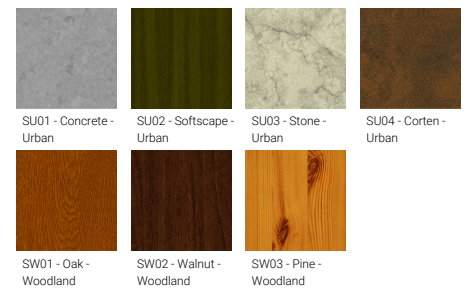

VANCOUVER 43 (VA-20211-LC)

Product description

240x240 mm - 4070 mm - Decorative pattern type 1
(Optic) - 1 projector (Optic 2nd) - LIGHTCONNECT™

Luminaire Structure

- Die-cast aluminium housing
- Extruded aluminium column
- Pre-treated before powder coating ensuring high corrosion resistance
- Single cable entry
- One IP68 connector supplied with 0.3 m of 3x1.0 sqmm outdoor cable
- Stainless steel fasteners in grade 304 with zinc flake coating (ZFC)
- Durable silicone rubber gasket
- High-efficiency optical reflector
- Clear toughened glass
- Integral control gear
- Maximum wind load resistance is 160 km/h
- Surge protection 10kV
- VANCOUVER luminaires with projectors on top and colder than 3000K CCT do not meet the IDA certification requirements

Optic

Product colour

Special finishes upon request

VANCOUVER 43 (VA-20211-LC)

Technical information

Material	Aluminium
Light source	1 COB & 1 COB (Projector)
Power	61 W
Lumen	4239 - 4469 lm
Efficacy	69 - 73 lm/W
Driver option	Integral control gear
Driver	Constant current (CC)
Input voltage	220-240 V 50/60 Hz
Optic	G
Optic value	134°

CCT / CRI	3000K CRI80, 4000K CRI80
Bug	B2-U0-G0
ULR	2%
ULOR	2%
CIE flux code n°3	94
Dimming type	On/Off, 1-10V, DALI
Product colours	Black, Dark Grey, White, Matt Silver, Bronze, Concrete - Urban, Softscape - Urban, Stone - Urban, Corten - Urban, Oak - Woodland, Walnut - Woodland, Pine - Woodland
Weight	52.4 kg
Operating temperature	-20 °C to 40 °C
EPA (m2)	0.977