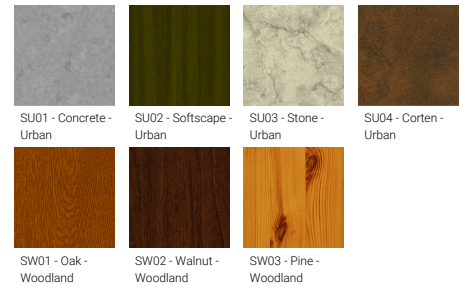

VANCOUVER 47 (VA-20222-LC)

Product description

240x240 mm - 4440 mm - Decorative pattern type 2
(Optic) - 2 projectors (Optic 2nd) - LIGHTCONNECT™

Luminaire Structure

- Die-cast aluminium housing
- Extruded aluminium column
- Pre-treated before powder coating ensuring high corrosion resistance
- Single cable entry
- One IP68 connector supplied with 0.3 m of 3x1.0 sqmm outdoor cable
- Stainless steel fasteners in grade 304 with zinc flake coating (ZFC)
- Durable silicone rubber gasket
- High-efficiency optical reflector
- Clear toughened glass
- Integral control gear
- Maximum wind load resistance is 160 km/h
- Surge protection 10kV
- VANCOUVER luminaires with projectors on top and colder than 3000K CCT do not meet the IDA certification requirements

Optic

Product colour

Special finishes upon request

VANCOUVER 47 (VA-20222-LC)

Technical information

Material	Aluminium
Light source	1 COB & 2 x 1 COB (Projectors)
Power	82 W
Lumen	5892 - 6157 lm
Efficacy	72 - 75 lm/W
Driver option	Integral control gear
Driver	Constant current (CC)
Input voltage	220-240 V 50/60 Hz
Optic	G

Optic value	134°
CCT / CRI	3000K CRI80, 4000K CRI80
ULR	2%
ULOR	2%
CIE flux code n°3	94
Dimming type	On/Off, 1-10V, DALI
Product colours	Black, Dark Grey, White, Matt Silver, Bronze, Concrete - Urban, Softscape - Urban, Stone - Urban, Corten - Urban, Oak - Woodland, Walnut - Woodland, Pine - Woodland
Weight	56.6 kg
Operating temperature	-20 °C to 40 °C