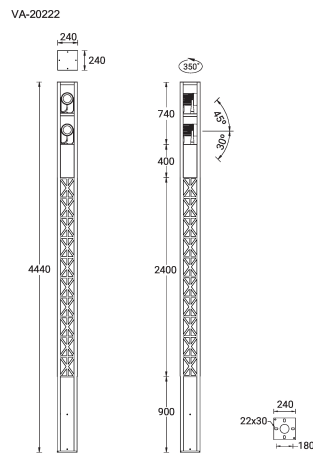

VANCOUVER 47 (VA-20222-LC)

Product description

240x240 mm - 4440 mm - Decorative pattern type 2
(Optic) - 2 projectors (Optic 2nd) - LIGHTCONNECT™

Luminaire Structure

- Die-cast aluminium housing
- Extruded aluminium column
- Pre-treated before powder coating ensuring high corrosion resistance
- Single cable entry
- One IP68 connector supplied with 0.3 m of 3x1.0 sqmm outdoor cable
- Stainless steel fasteners in grade 304 with zinc flake coating (ZFC)
- Durable silicone rubber gasket
- High-efficiency optical reflector
- Clear toughened glass
- Integral control gear
- Maximum wind load resistance is 160 km/h
- Surge protection 10kV
- VANCOUVER luminaires with projectors on top and colder than 3000K CCT do not meet the IDA certification requirements

Optic

Product colour

Special finishes upon request

VANCOUVER 47 (VA-20222-LC)

Technical information

Material	Aluminium
Light source	1 COB & 2 x 1 COB (Projectors)
Power	82 W
Lumen	5892 - 6157 lm
Efficacy	72 - 75 lm/W
Driver option	Integral control gear
Driver	Constant current (CC)
Input voltage	220-240 V 50/60 Hz
Optic	G

Optic value	134°
CCT / CRI	3000K CRI80, 4000K CRI80
ULR	2%
ULOR	2%
CIE flux code n°3	94
Dimming type	On/Off, 1-10V, DALI
Product colours	Black, Dark Grey, White, Matt Silver, Bronze, Concrete - Urban, Softscape - Urban, Stone - Urban, Corten - Urban, Oak - Woodland, Walnut - Woodland, Pine - Woodland
Weight	56.6 kg
Operating temperature	-20 °C to 40 °C

EPA (m2)	1.066
Cable	One IP68 connector supplied with 0.3 m of 3x1.0 sqmm outdoor cable
Through wiring	Single cable entry
Lens / Reflector / Optic	High-efficiency optical reflector, Clear toughened glass
MacAdam Ellipse	3 SDCM
Lifetime L90B10 (hours)	> 109,000
Lifetime L80B10 (hours)	> 109,000
Lifetime L80B50 (hours)	> 109,000
Variants (On/Off, 1-10V, DALI)	Compatible with EN/ IEC 60598-2-22: Suitable for emergency installations as central supply, non-maintained (Z0)