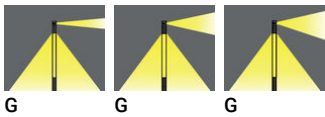

VANCOUVER 47 (VA-20222-LC)

Product description

240x240 mm - 4440 mm - Decorative pattern type 2
(Optic) - 2 projectors (Optic 2nd) - LIGHTCONNECT™

Luminaire Structure

- Die-cast aluminium housing
- Extruded aluminium column
- Pre-treated before powder coating ensuring high corrosion resistance
- Single cable entry
- One IP68 connector supplied with 0.3 m of 3x1.0 sqmm outdoor cable
- Stainless steel fasteners in grade 304 with zinc flake coating (ZFC)
- Durable silicone rubber gasket
- High-efficiency optical reflector
- Clear toughened glass
- Integral control gear
- Maximum wind load resistance is 160 km/h
- Surge protection 10kV
- VANCOUVER luminaires with projectors on top and colder than 3000K CCT do not meet the IDA certification requirements

Optic

Product colour

Special finishes upon request

VANCOUVER 47 (VA-20222-LC)

Technical information

Material	Aluminium
Light source	1 COB & 2 x 1 COB (Projectors)
Power	82 W
Lumen	5892 - 6157 lm
Efficacy	72 - 75 lm/W
Driver option	Integral control gear
Driver	Constant current (CC)
Input voltage	220-240 V 50/60 Hz
Optic	G

Optic value	134°
CCT / CRI	3000K CRI80, 4000K CRI80
ULR	2%
ULOR	2%
CIE flux code n°3	94
Dimming type	On/Off, 1-10V, DALI
Product colours	Black, Dark Grey, White, Matt Silver, Bronze, Concrete - Urban, Softscape - Urban, Stone - Urban, Corten - Urban, Oak - Woodland, Walnut - Woodland, Pine - Woodland
Weight	56.6 kg
Operating temperature	-20 °C to 40 °C

EPA (m2)	1.066
Cable	One IP68 connector supplied with 0.3 m of 3x1.0 sqmm outdoor cable
Through wiring	Single cable entry
Lens / Reflector / Optic	High-efficiency optical reflector, Clear toughened glass
MacAdam Ellipse	3 SDCM
Lifetime L90B10 (hours)	> 109,000
Lifetime L80B10 (hours)	> 109,000
Lifetime L80B50 (hours)	> 109,000
Variants (On/Off, 1-10V, DALI)	Compatible with EN/ IEC 60598-2-22: Suitable for emergency installations as central supply, non-maintained (Z0)