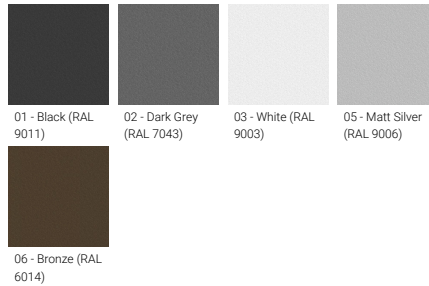

VANCOUVER 69 (VA-30043)

Product description

160x160 mm - 600 mm - Decorative pattern type 3

microPrim™

Luminaire Structure

- Die-cast aluminium housing
- Extruded aluminium column
- Pre-treated before powder coating ensuring high corrosion resistance
- Single cable entry
- Stainless steel fasteners in grade 304 with zinc flake coating (ZFC)
- Durable silicone rubber gasket
- Clear toughened glass
- High-efficiency optical reflector
- Integral control gear

Optic

G

Product colour

Special finishes upon request

VANCOUVER 69 (VA-30043)

Technical information

Material	Aluminium
Light source	1 COB
Power	20 W
Lumen	1233 - 1326 lm
Efficacy	59 - 63 lm/W
Driver option	Integral control gear
Driver	Constant current (CC)

Input voltage	220-240 V 50/60 Hz
Optic	G
Optic value	143°
CCT / CRI	3000K CRI80, 4000K CRI80
Dimming type	On/Off, 1-10V, DALI
Product colours	Black, Dark Grey, White, Matt Silver, Bronze, Concrete - Urban, Softscape - Urban, Stone - Urban, Corten - Urban, Oak - Woodland, Walnut - Woodland, Pine - Woodland
Weight	8.8 kg