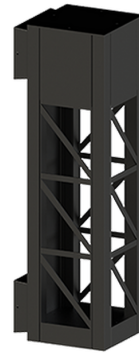

VANCOUVER 69 (VA-30043)

Product description

160x160 mm - 600 mm - Decorative pattern type 3

microPrim™

Luminaire Structure

- Die-cast aluminium housing
- Extruded aluminium column
- Pre-treated before powder coating ensuring high corrosion resistance
- Single cable entry
- Stainless steel fasteners in grade 304 with zinc flake coating (ZFC)
- Durable silicone rubber gasket
- Clear toughened glass
- High-efficiency optical reflector
- Integral control gear

Optic

G

Product colour

Special finishes upon request

VANCOUVER 69 (VA-30043)

Technical information

Material	Aluminium
Light source	1 COB
Power	20 W
Lumen	1233 - 1326 lm
Efficacy	59 - 63 lm/W
Driver option	Integral control gear
Driver	Constant current (CC)

Operating temperature	-20 °C to 40 °C
Through wiring	Single cable entry
Lens / Reflector / Optic	Clear toughened glass, High-efficiency optical reflector
MacAdam Ellipse	3 SDCM
Lifetime L90B10 (hours)	> 61,000
Variants (On/Off, 1-10V, DALI)	Compatible with EN/ IEC 60598-2-22: Suitable for emergency installations as central supply, non-maintained (Z0)