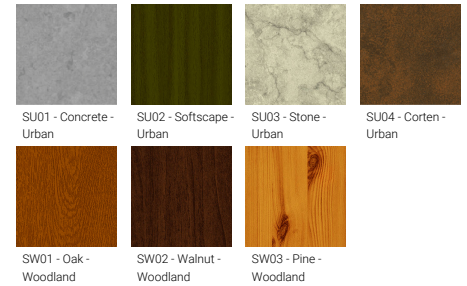

VANCOUVER 69 (VA-30043)

Product description

160x160 mm - 600 mm - Decorative pattern type 3

microPrim™

Luminaire Structure

- Die-cast aluminium housing
- Extruded aluminium column
- Pre-treated before powder coating ensuring high corrosion resistance
- Single cable entry
- Stainless steel fasteners in grade 304 with zinc flake coating (ZFC)
- Durable silicone rubber gasket
- Clear toughened glass
- High-efficiency optical reflector
- Integral control gear

Optic

G

Product colour

Special finishes upon request

VANCOUVER 69 (VA-30043)

Technical information

Material	Aluminium
Light source	1 COB
Power	20 W
Lumen	1233 - 1326 lm
Efficacy	59 - 63 lm/W
Driver option	Integral control gear
Driver	Constant current (CC)

Input voltage	220-240 V 50/60 Hz
Optic	G
Optic value	143°
CCT / CRI	3000K CRI80, 4000K CRI80
Dimming type	On/Off, 1-10V, DALI
Product colours	Black, Dark Grey, White, Matt Silver, Bronze, Concrete - Urban, Softscape - Urban, Stone - Urban, Corten - Urban, Oak - Woodland, Walnut - Woodland, Pine - Woodland
Weight	8.8 kg