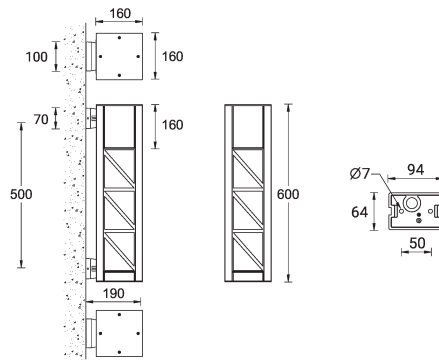

VANCOUVER 69 (VA-30043)

Technical information

Material	Aluminium
Light source	1 COB
Power	20 W
Lumen	1233 - 1326 lm
Efficacy	59 - 63 lm/W
Driver option	Integral control gear
Driver	Constant current (CC)

Input voltage	220-240 V 50/60 Hz
Optic	G
Optic value	143°
CCT / CRI	3000K CRI80, 4000K CRI80
Dimming type	On/Off, 1-10V, DALI
Product colours	Black, Dark Grey, White, Matt Silver, Bronze, Concrete - Urban, Softscape - Urban, Stone - Urban, Corten - Urban, Oak - Woodland, Walnut - Woodland, Pine - Woodland
Weight	8.8 kg

Operating temperature	-20 °C to 40 °C
Through wiring	Single cable entry
Lens / Reflector / Optic	Clear toughened glass, High-efficiency optical reflector
MacAdam Ellipse	3 SDCM
Lifetime L90B10 (hours)	> 61,000
Variants (On/Off, 1-10V, DALI)	Compatible with EN/ IEC 60598-2-22: Suitable for emergency installations as central supply, non-maintained (Z0)

VA-30043