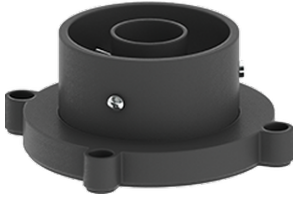

ARIZONA 3 (AR-20991)

Accessory

Anti-glare visor
A20161