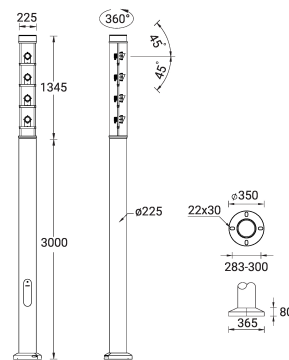

ARIZONA 3 (AR-20991)

Technical information

Material	Aluminium
Light source	4 x 7 LED
Power	50 W
Lumen	3752 - 4396 lm
Efficacy	75 - 88 lm/W
Driver option	Integral control gear
Driver	Constant current (CC)
Input voltage	220-240 V 50/60 Hz
Optic	N, M, W

Optic value	16°, 26°, 46°
CCT / CRI	3000K CRI80, 4000K CRI80
Bug	B1-U1-G0
ULR	<1%
ULOR	<1%
CIE flux code n°3	100, 99
Dimming type	On/Off, 1-10V, DALI
Product colours	Black, Dark Grey, White, Matt Silver, Bronze, Concrete - Urban, Softscape - Urban, Stone - Urban, Corten - Urban, Oak - Woodland, Walnut - Woodland, Pine - Woodland
Weight	39.5 kg

Operating temperature	-20 °C to 40 °C
Cable	One IP68 connector supplied with 0.2 m of 3x1.0 sqmm outdoor cable
Through wiring	Single cable entry
Lens / Reflector / Optic	High-efficiency PMMA lens, Clear acrylic PMMA diffuser
MacAdam Ellipse	3 SDCM
Lifetime L90B10 (hours)	> 120,000
Lifetime L80B10 (hours)	> 120,000
Lifetime L80B50 (hours)	> 120,000
Variants (On/Off, 1-10V, DALI)	Compatible with EN/ IEC 60598-2-22: Suitable for emergency installations as central supply, non-maintained (ZO)

AR-20991