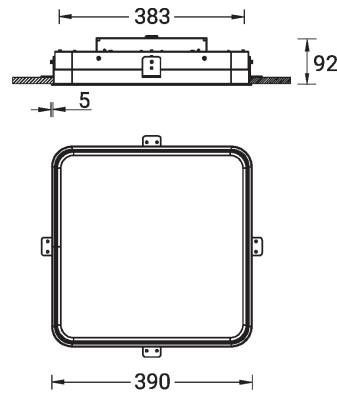

ARDEN 1 (ARD-80013)

Technical information

Material	Aluminium
Light source	576 LED
Power	29 W
Lumen	3059 - 3475 lm
Efficacy	105 - 120 lm/W
Driver option	Integral control gear
Driver	Constant current (CC)
Input voltage	220-240 V 50/60 Hz
Optic	O, P

Optic value	108°, 93°
CCT / CRI	TW (2700K - 6500K)
Bug	B1-U0-G1, B2-U0-G1
ULR	<1%
ULOR	<1%
CIE flux code n°3	96, 97
Dimming type	DALI
Product colours	Black, White, Matt Silver, Concrete - Urban, Softscape - Urban, Stone - Urban, Corten - Urban, Oak - Woodland, Walnut - Woodland, Pine - Woodland
Weight	3.4 kg

Operating temperature	-20 °C to 40 °C
Lens / Reflector / Optic	PMMA diffuser with Opal (UGR <19) and micro prismatic (UGR <13) options for better glare control
MacAdam Ellipse	3 SDCM
Lifetime L90B10 (hours)	> 23,000
Lifetime L80B10 (hours)	> 45,000
Lifetime L80B50 (hours)	> 50,000
Variants (DALI)	Compatible with EN/ IEC 60598-2-22: Suitable for emergency installations as central supply, non-maintained (Z0)

ARD-80013