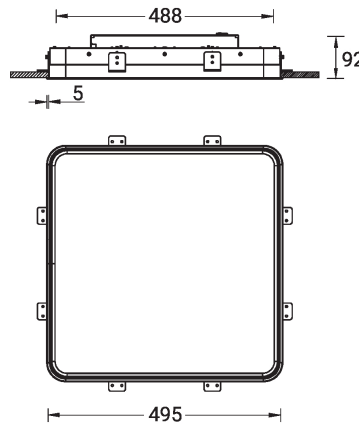

ARDEN 1 (ARD-80023)

Technical information

Material	Aluminium
Light source	960 LED
Power	48 W
Lumen	5259 - 5931 lm
Efficacy	110 - 124 lm/W
Driver option	Integral control gear
Driver	Constant current (CC)
Input voltage	220-240 V 50/60 Hz
Optic	O, P

Optic value	108°, 93°
CCT / CRI	TW (2700K - 6500K)
Bug	B2-U0-G1
ULR	<1%
ULOR	<1%
CIE flux code n°3	96, 97
Dimming type	DALI
Product colours	Black, White, Matt Silver, Concrete - Urban, Softscape - Urban, Stone - Urban, Corten - Urban, Oak - Woodland, Walnut - Woodland, Pine - Woodland
Weight	5.1 kg

Operating temperature	-20 °C to 40 °C
Lens / Reflector / Optic	PMMA diffuser with Opal (UGR <19) and micro prismatic (UGR <13) options for better glare control
MacAdam Ellipse	3 SDCM
Lifetime L90B10 (hours)	> 23,000
Lifetime L80B10 (hours)	> 45,000
Lifetime L80B50 (hours)	> 50,000
Variants (DALI)	Compatible with EN/ IEC 60598-2-22: Suitable for emergency installations as central supply, non-maintained (Z0)

ARD-80023