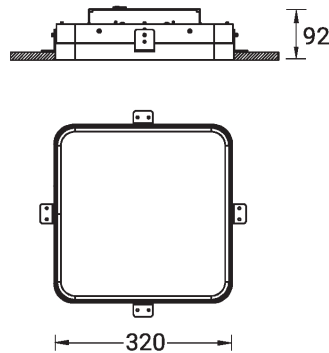

ARDEN 2 (ARD-80101)

Technical information

Material	Aluminium
Light source	168 LED
Power	15 W
Lumen	1505 - 1723 lm
Efficacy	100 - 115 lm/W
Driver option	Integral control gear
Driver	Constant current (CC)
Input voltage	220-240 V 50/60 Hz
Optic	O, P

Optic value	108°, 93°
CCT / CRI	3000K CRI80, 4000K CRI80
Bug	B1-U0-G1, B1-U0-G2
ULR	<1%
ULOR	<1%
CIE flux code n°3	96, 97
Dimming type	On/Off, 1-10V, DALI
Product colours	Black, White, Matt Silver, Concrete - Urban, Softscape - Urban, Stone - Urban, Corten - Urban, Oak - Woodland, Walnut - Woodland, Pine - Woodland
Weight	2.3 kg

Operating temperature	-20 °C to 40 °C
Lens / Reflector / Optic	PMMA diffuser with Opal (UGR <19) and micro prismatic (UGR <13) options for better glare control
MacAdam Ellipse	3 SDCM
Lifetime L90B10 (hours)	> 23,000
Lifetime L80B10 (hours)	> 45,000
Lifetime L80B50 (hours)	> 50,000
Variants (On/Off, 1-10V, DALI)	Compatible with EN/ IEC 60598-2-22: Suitable for emergency installations as central supply, non-maintained (Z0)

ARD-80101