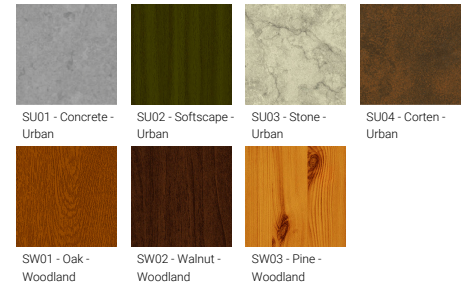

Optic

Product colour

01 - Black (RAL 9011) 03 - White (RAL 9003) 05 - Matt Silver (RAL 9006)

Special finishes upon request

SU01 - Concrete - Urban SU02 - Softscape - Urban SU03 - Stone - Urban SU04 - Corten - Urban
 SW01 - Oak - Woodland SW02 - Walnut - Woodland SW03 - Pine - Woodland

Optic value	108°, 93°
CCT / CRI	TW (2700K - 6500K)
Bug	B1-U0-G1
ULR	<1%
ULOR	<1%
CIE flux code n°3	96, 97
Dimming type	DALI
Product colours	Black, White, Matt Silver, Concrete - Urban, Softscape - Urban, Stone - Urban, Corten - Urban, Oak - Woodland, Walnut - Woodland, Pine - Woodland
Weight	2.8 kg