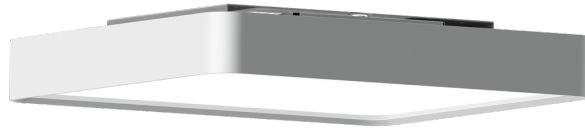

ARDEN 3 (ARD-80203)

Product description

Down - 315 mm - Tunable White

microPrim™

Luminaire Structure

- Extruded aluminium bended profile with powder coating
- Passive thermal management
- Stainless steel fasteners in grade 304 with zinc flake coating (ZFC)

- PMMA diffuser with Opal (UGR <19) and micro prismatic (UGR <13) options for better glare control
- Integral control gear
- Down light distribution only

- Wireless control available through Bluetooth connection
- Emergency module (1 or 3 hours) is available upon request with 3 options (BASIC, SELF-TEST, PRO-DALI)

Optic

Product colour

01 - Black (RAL 9011) 03 - White (RAL 9003) 05 - Matt Silver (RAL 9006)

Special finishes upon request

SU01 - Concrete - Urban SU02 - Softscape - Urban SU03 - Stone - Urban SU04 - Corten - Urban
 SW01 - Oak - Woodland SW02 - Walnut - Woodland SW03 - Pine - Woodland