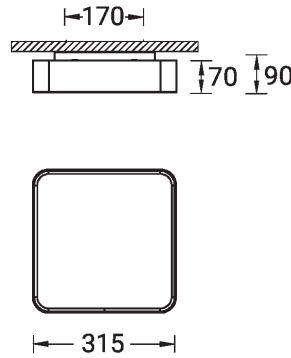

ARDEN 3 (ARD-80203)

Technical information

Material	Aluminium
Light source	336 LED
Power	21 W
Lumen	1720 - 2004 lm
Efficacy	82 - 95 lm/W
Driver option	Integral control gear
Driver	Constant current (CC)
Input voltage	220-240 V 50/60 Hz
Optic	O, P

Optic value	108°, 93°
CCT / CRI	TW (2700K - 6500K)
Bug	B1-U0-G1
ULR	<1%
ULOR	<1%
CIE flux code n°3	96, 97
Dimming type	DALI
Product colours	Black, White, Matt Silver, Concrete - Urban, Softscape - Urban, Stone - Urban, Corten - Urban, Oak - Woodland, Walnut - Woodland, Pine - Woodland
Weight	2.8 kg

Operating temperature	-20 °C to 40 °C
Lens / Reflector / Optic	PMMA diffuser with Opal (UGR <19) and micro prismatic (UGR <13) options for better glare control
MacAdam Ellipse	3 SDCM
Lifetime L90B10 (hours)	> 23,000
Lifetime L80B10 (hours)	> 45,000
Lifetime L80B50 (hours)	> 50,000
Variants (DALI)	Compatible with EN/ IEC 60598-2-22: Suitable for emergency installations as central supply, non-maintained (Z0)

ARD-80203