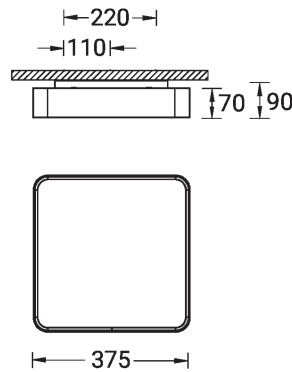

ARDEN 3 (ARD-80214)

Technical information

Material	Aluminium
Light source	1152 LED
Power	36 W
Lumen	1089 lm
Efficacy	30 lm/W
Driver option	Integral control gear
Driver	Constant current (CC)

Input voltage	220-240 V 50/60 Hz
Optic	O, P
Optic value	108°, 93°
CCT / CRI	RGBW40
Dimming type	Bluetooth
Product colours	Black, White, Matt Silver, Concrete - Urban, Softscape - Urban, Stone - Urban, Corten - Urban, Oak - Woodland, Walnut - Woodland, Pine - Woodland
Weight	3.8 kg

Operating temperature	-20 °C to 40 °C
Lens / Reflector / Optic	PMMA diffuser with Opal (UGR <19) and micro prismatic (UGR <13) options for better glare control
MacAdam Ellipse	3 SDCM
Lifetime L90B10 (hours)	> 23,000
Lifetime L80B10 (hours)	> 45,000
Lifetime L80B50 (hours)	> 50,000
Variants (Bluetooth)	Compatible with EN/ IEC 60598-2-22: Suitable for emergency installations as central supply, non-maintained (Z0)

ARD-80214