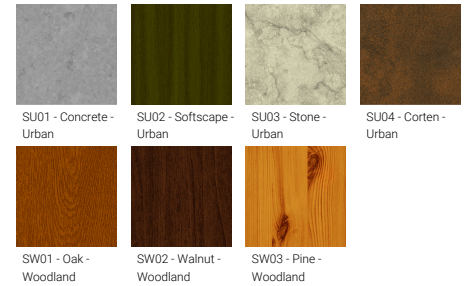

ARDEN 3 (ARD-80214)

Product description

Down - 375 mm - RGBW

microPrim™

Luminaire Structure

- Extruded aluminium bended profile with powder coating
- Passive thermal management
- Stainless steel fasteners in grade 304 with zinc flake coating (ZFC)
- PMMA diffuser with Opal (UGR <19) and micro prismatic (UGR <13) options for better glare control
- Integral control gear
- Down light distribution only
- Wireless control available through Bluetooth connection
- Emergency module (1 or 3 hours) is available upon request with 3 options (BASIC, SELF-TEST, PRO-DALI)

Optic

Product colour

Special finishes upon request

ARDEN 3 (ARD-80214)

Technical information

Material	Aluminium
Light source	1152 LED
Power	36 W
Lumen	1089 lm
Efficacy	30 lm/W
Driver option	Integral control gear
Driver	Constant current (CC)