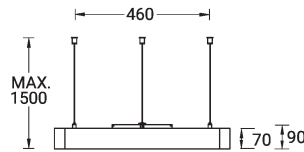

ARDEN 4 (ARD-90035)

Technical information

Material	Aluminium
Light source	2688 LED
Power	84 W
Lumen	2541 lm
Efficacy	30 lm/W
Driver option	Integral control gear

Driver	Constant current (CC)
Input voltage	220-240 V 50/60 Hz
Optic	O, P
Optic value	108°, 93°
CCT / CRI	RGBW40
Dimming type	DMX, DMX/RDM

Product colours	Black, White, Matt Silver, Concrete - Urban, Softscape - Urban, Stone - Urban, Corten - Urban, Oak - Woodland, Walnut - Woodland, Pine - Woodland
Weight	6.1 kg
Operating temperature	-20 °C to 40 °C
Lens / Reflector / Optic	PMMA diffuser with Opal (UGR <19) and micro prismatic (UGR <13) options for better glare control
Variants (DMX/RDM)	Compatible with EN/ IEC 60598-2-22: Suitable for emergency installations as central supply, non-maintained (Z0)

ARD-90035