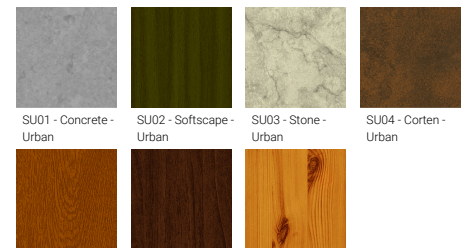

- Daylight and occupancy sensor options
- Emergency module (1 or 3 hours) is available upon request with 3 options (BASIC, SELF-TEST, PRO-DALI)

Optic

Product colour

01 - Black (RAL 9011) 03 - White (RAL 9003) 05 - Matt Silver (RAL 9006)

Special finishes upon request

SU01 - Concrete - Urban SU02 - Softscape - Urban SU03 - Stone - Urban SU04 - Corten - Urban
SW01 - Oak - Woodland SW02 - Walnut - Woodland SW03 - Pine - Woodland

ARDEN 4 (ARD-90035)

Product colours	Black, White, Matt Silver, Concrete - Urban, Softscape - Urban, Stone - Urban, Corten - Urban, Oak - Woodland, Walnut - Woodland, Pine - Woodland
Weight	6.1 kg
Operating temperature	-20 °C to 40 °C
Lens / Reflector / Optic	PMMA diffuser with Opal (UGR <19) and micro prismatic (UGR <13) options for better glare control
Variants (DMX/RDM)	Compatible with EN/ IEC 60598-2-22: Suitable for emergency installations as central supply, non-maintained (Z0)