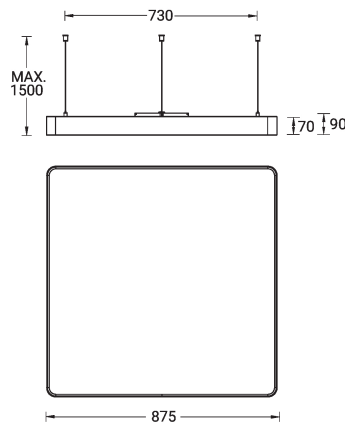

ARDEN 4 (ARD-90042)

Technical information

Material	Aluminium
Light source	1512 LED
Power	162 W
Lumen	18910 - 22203 lm
Efficacy	117 - 137 lm/W
Driver option	Remote driver (included)
Driver	Constant current (CC)
Input voltage	220-240 V 50/60 Hz
Optic	O, P

Optic value	108°, 93°
CCT / CRI	3000K CRI80, 4000K CRI80
Bug	B4-U0-G2
ULR	0%, <1%
ULOR	0%, <1%
CIE flux code n°3	96, 97
Dimming type	On/Off, 1-10V, DALI
Product colours	Black, White, Matt Silver, Concrete - Urban, Softscape - Urban, Stone - Urban, Corten - Urban, Oak - Woodland, Walnut - Woodland, Pine - Woodland
Weight	12.1 kg

Operating temperature	-20 °C to 40 °C
Lens / Reflector / Optic	PMMA diffuser with Opal (UGR <19) and micro prismatic (UGR <13) options for better glare control
MacAdam Ellipse	3 SDCM
Lifetime L90B10 (hours)	> 23,000
Lifetime L80B10 (hours)	> 45,000
Lifetime L80B50 (hours)	> 50,000
Variants (On/Off, 1-10V, DALI)	Compatible with EN/ IEC 60598-2-22: Suitable for emergency installations as central supply, non-maintained (Z0)

ARD-90042