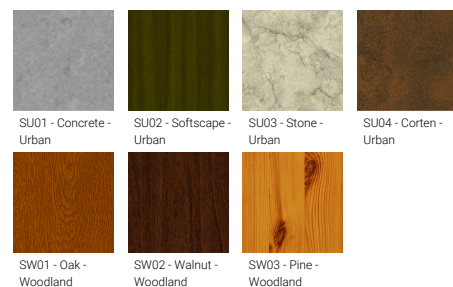

Optic

Product colour

Special finishes upon request