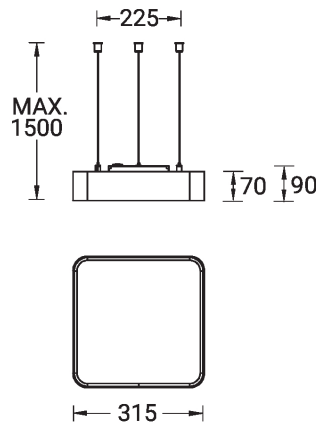

ARDEN 4 (ARD-90101)

Technical information

Material	Aluminium
Light source	168 & 120 LED
Power	30 W
Lumen	3410 - 3712 lm
Efficacy	114 - 124 lm/W
Driver option	Integral control gear
Driver	Constant current (CC)
Input voltage	220-240 V 50/60 Hz
Optic	O, P

Optic value	108°, 93°
Optic (2nd)	O
Optic (2nd) value	105°
CCT / CRI	3000K CRI80, 4000K CRI80
Bug	B1-U0-G1
ULR	0%, <1%
ULOR	0%, <1%
CIE flux code n°3	96, 97
Dimming type	On/Off, 1-10V, DALI

Product colours	Black, White, Matt Silver, Concrete - Urban, Softscape - Urban, Stone - Urban, Corten - Urban, Oak - Woodland, Walnut - Woodland, Pine - Woodland
Weight	2.5 kg
Operating temperature	-20 °C to 40 °C
Lens / Reflector / Optic	PMMA diffuser with Opal (UGR <19) and micro prismatic (UGR <13) options for better glare control
MacAdam Ellipse	3 SDCM
Lifetime L90B10 (hours)	> 23,000
Lifetime L80B10 (hours)	> 45,000
Lifetime L80B50 (hours)	> 50,000
Variants (On/Off, 1-10V, DALI)	Compatible with EN/ IEC 60598-2-22: Suitable for emergency installations as central supply, non-maintained (Z0)

ARD-90101