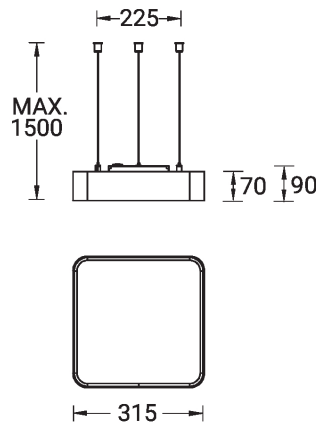

ARDEN 4 (ARD-90105)

Technical information

Material	Aluminium
Light source	672 & 480 LED
Power	53 W
Lumen	1285 lm
Driver option	Integral control gear
Driver	Constant current (CC)

Input voltage	220-240 V 50/60 Hz
Optic	O, P
Optic (2nd)	O
CCT / CRI	RGBW30, RGBW40
Dimming type	DMX, DMX/RDM
Product colours	Black, White, Matt Silver, Concrete - Urban, Softscape - Urban, Stone - Urban, Corten - Urban, Oak - Woodland, Walnut - Woodland, Pine - Woodland

Weight	2.5 kg
Operating temperature	-20 °C to 40 °C
Lens / Reflector / Optic	PMMA diffuser with Opal (UGR <19) and micro prismatic (UGR <13) options for better glare control
Variants (DMX/RDM)	Compatible with EN/ IEC 60598-2-22: Suitable for emergency installations as central supply, non-maintained (Z0)

ARD-90105