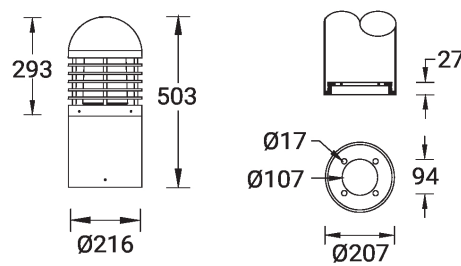

DUOMO 3 (DU-70147-1)

Technical information

Material	Aluminium
Light source	1 COB
Power	41 W
Lumen	371 - 390 lm
Efficacy	9 - 10 lm/W
Driver option	Integral control gear
Driver	Constant current (CC)
Input voltage	220-240 V 50/60 Hz

Optic	G
Optic value	360°
CCT / CRI	3000K CRI80, 4000K CRI80
Bug	B0-U3-G1
ULR	45%
ULOR	45%
CIE flux code n°3	29
Dimming type	On/Off, 1-10V, DALI

Product colours	Black, Dark Grey, White, Matt Silver, Bronze, Concrete - Urban, Softscape - Urban, Stone - Urban, Corten - Urban, Oak - Woodland, Walnut - Woodland, Pine - Woodland
Weight	8.7 kg
Operating temperature	-20 °C to 40 °C
Cable	One IP68 connector supplied with 0.2 m of 3x1.0 sqmm outdoor cable
Through wiring	Single cable entry
Lens / Reflector / Optic	Opal toughened glass diffuser
Variants (1-10V, DALI)	Compatible with EN/ IEC 60598-2-22: Suitable for emergency installations as central supply, non-maintained (Z0)

DU-70147-1