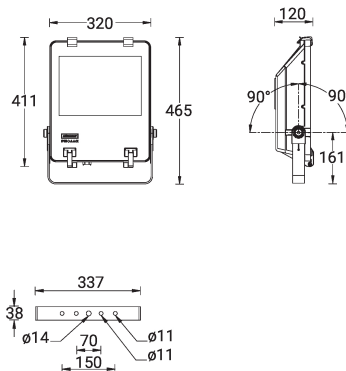

GANDALF 26 (GA-51111)

Technical information

Material	Aluminium
Light source	48 LED
Power	54 W
Lumen	5547 - 7027 lm
Efficacy	103 - 130 lm/W
Driver option	Integral control gear
Driver	Constant current (CC)
Input voltage	220-240 V 50/60 Hz
Optic	N, M, W, VW, EW, T2, T3, T4, ME
Optic value	11°, 30°, 52°, 68°, 115°, 142°x42°, 150°x71°, 122°x79°, 148°x63°

CCT / CRI	3000K CRI80, 4000K CRI80
Bug	B1-U0-G1, B2-U0-G0, B2-U0-G2, B3-U0-G0, B3-U0-G1, B4-U0-G0
ULR	<1%
ULOR	<1%
CIE flux code n°3	100, 97, 98, 99
Dimming type	On/Off, 1-10V, DALI
Product colours	Black, Dark Grey, White, Matt Silver, Bronze, Concrete - Urban, Softscape - Urban, Stone - Urban, Corten - Urban, Oak - Woodland, Walnut - Woodland, Pine - Woodland
Weight	8.0 kg
Operating temperature	-20 °C to 50 °C
EPA (m2)	0.149

Cable	One IP68 connector supplied with 0.2 m of 3x1.0 sqmm outdoor cable
Through wiring	Single cable entry, through wiring upon request
Lens / Reflector / Optic	High-efficiency PMMA lens, Clear toughened glass
MacAdam Ellipse	3 SDCM
Lifetime L90B10 (hours)	> 90,000
Lifetime L80B10 (hours)	> 90,000
Lifetime L80B50 (hours)	> 90,000
Variants (On/Off, 1-10V, DALI)	Compatible with EN/ IEC 60598-2-22: Suitable for emergency installations as central supply, non-maintained (Z0)

GA-51111