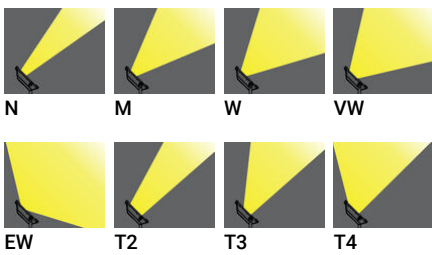

GANDALF 26 (GA-51111)

microVos microPrim™

Luminaire Structure

- Die-cast aluminium housing
- Pre-treated before powder coating ensuring high corrosion resistance
- Single cable entry, through wiring upon request
- One IP68 connector supplied with 0.2 m of 3x1.0 sqmm outdoor cable

- Stainless steel fasteners in grade 304 with zinc flake coating (ZFC)
- Durable silicone rubber gasket
- High-efficiency PMMA lens
- Clear toughened glass

- Integral control gear
- Hot-dipped galvanised steel mounting bracket allows for ceiling, wall or surface mounting

Optic

Product colour

Special finishes upon request

GANDALF 26 (GA-51111)

Technical information

Material	Aluminium
Light source	48 LED
Power	54 W
Lumen	5547 - 7027 lm
Efficacy	103 - 130 lm/W
Driver option	Integral control gear
Driver	Constant current (CC)
Input voltage	220-240 V 50/60 Hz
Optic	N, M, W, VW, EW, T2, T3, T4, ME
Optic value	11°, 30°, 52°, 68°, 115°, 142°x42°, 150°x71°, 122°x79°, 148°x63°