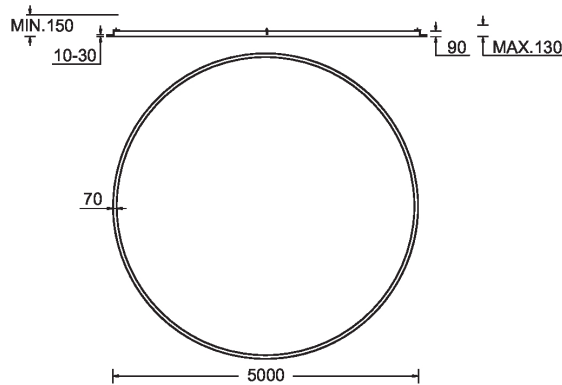

GAVLE 1 (GAV-80073)

Technical information

Material	Aluminium
Light source	5376 LED
Power	296 W
Lumen	8682 lm
Efficacy	29 lm/W
Driver option	Integral control gear

Driver	Constant current (CC)
Input voltage	220-240 V 50/60 Hz
Optic	0
Optic value	102°
CCT / CRI	RGBW30, RGBW40
Dimming type	Bluetooth

Product colours	Black, White, Matt Silver, Concrete - Urban, Softscape - Urban, Stone - Urban, Corten - Urban, Oak - Woodland, Walnut - Woodland, Pine - Woodland
Weight	40.2 kg
Operating temperature	-20 °C to 40 °C
Variants (Bluetooth)	Compatible with EN/ IEC 60598-2-22: Suitable for emergency installations as central supply, non-maintained (Z0)

GAV-80073