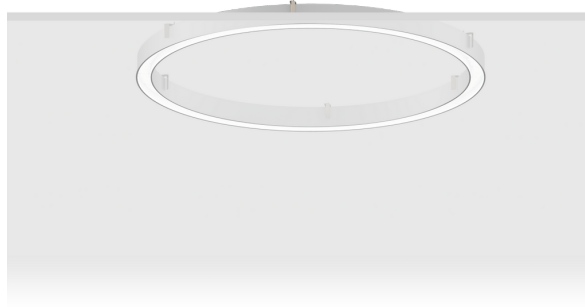

GAVLE 1 (GAV-80073)

Product description

Down - 70x90 mm - 5000 mm - RGBW

microPrim™

Luminaire Structure

- Extruded aluminium bended profile with powder coating
- Passive thermal management
- Stainless steel fasteners in grade 304 with zinc flake coating (ZFC)
- Opal PMMA diffuser (UGR <19) for glare control
- Integral control gear
- Stainless steel brackets and screws for mounting
- Wireless control available through Bluetooth connection
- Daylight and occupancy sensor options
- Down light distribution only

Optic

0

Product colour

01 - Black (RAL 9011) 03 - White (RAL 9003) 05 - Matt Silver (RAL 9006)

Special finishes upon request

SU01 - Concrete - Urban SU02 - Softscape - Urban SU03 - Stone - Urban SU04 - Corten - Urban

SW01 - Oak - Woodland SW02 - Walnut - Woodland SW03 - Pine - Woodland

GAVLE 1 (GAV-80073)

Technical information

Material	Aluminium
Light source	5376 LED
Power	296 W
Lumen	8682 lm
Efficacy	29 lm/W
Driver option	Integral control gear