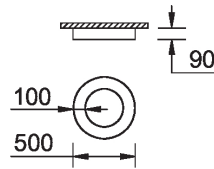

GAVLE 4 (GAV-80403)

Technical information

Material	Aluminium	Driver	Constant current (CC)	Product colours	Black, White, Matt Silver, Concrete - Urban, Softscape - Urban, Stone - Urban, Corten - Urban, Oak - Woodland, Walnut - Woodland, Pine - Woodland
Light source	1152 LED	Input voltage	220-240 V 50/60 Hz	Weight	3.9 kg
Power	41 W	Optic	0	Operating temperature	-20 °C to 40 °C
Lumen	1444 lm	Optic value	Opal	Variants (Bluetooth)	Compatible with EN/ IEC 60598-2-22: Suitable for emergency installations as central supply, non-maintained (Z0)
Efficacy	35 lm/W	CCT / CRI	RGBW40		
Driver option	Integral control gear	Dimming type	Bluetooth		

Gavle 500