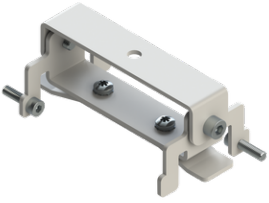

GAVLE 4 (GAV-80403)

Product description

Down - 100x90 mm - 500 mm - RGBW

microPrim™

Luminaire Structure

- Extruded aluminium bended profile with powder coating
- Passive thermal management
- Stainless steel fasteners in grade 304 with zinc flake coating (ZFC)
- Opal PMMA diffuser (UGR <19) for glare control
- Integral control gear
- Steel brackets for ceiling down mounting option
- Up and down light distribution options
- Wireless control available through Bluetooth connection

SW01 - Oak - Woodland SW02 - Walnut - Woodland SW03 - Pine - Woodland

GAVLE 4 (GAV-80403)

Technical information

Material	Aluminium	Driver	Constant current (CC)	Product colours	Black, White, Matt Silver, Concrete - Urban, Softscape - Urban, Stone - Urban, Corten - Urban, Oak - Woodland, Walnut - Woodland, Pine - Woodland
Light source	1152 LED	Input voltage	220-240 V 50/60 Hz	Weight	3.9 kg
Power	41 W	Optic	0	Operating temperature	-20 °C to 40 °C
Lumen	1444 lm	Optic value	Opal	Variants (Bluetooth)	Compatible with EN/ IEC 60598-2-22: Suitable for emergency installations as central supply, non-maintained (Z0)
Efficacy	35 lm/W	CCT / CRI	RGBW40		
Driver option	Integral control gear	Dimming type	Bluetooth		

Gavle 500

GAVLE 4 (GAV-80403)**Accessory**

Ceiling-mounting bracket (60
mm profile)
A81481

Xpress wireless switch
A90591

Recessing box
A61051

DALI Control System
Control-DALI