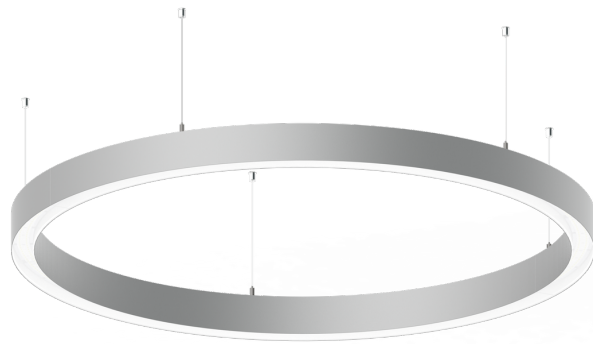

**GAVLE 5 (GAV-90111)**

**Product description**

Down (Optic) & Up (Optic 2nd) - 60x100 mm - 1000 mm

microPrim™

**Luminaire Structure**

- Extruded aluminium bended profile with powder coating
- Passive thermal management
- Stainless steel fasteners in grade 304 with zinc flake coating (ZFC)
- Opal PMMA diffuser (UGR <19) for glare control

- Integral control gear for On/Off (-ND), DALI (-DA). Remote driver is included for 1-10V (-DI)
- Stainless steel, adjustable, suspension (1.5 m) complete with electrical wires in white for mounting
- Up and down light distribution options
- Wireless control available through Bluetooth connection

SW01 - Oak - Woodland    SW02 - Walnut - Woodland    SW03 - Pine - Woodland

**GAVLE 5 (GAV-90111)**

**Technical information**

<b>Material</b>	Aluminium
<b>Light source</b>	384 & 384 LED
<b>Power</b>	98 W
<b>Lumen</b>	9990 - 10428 lm
<b>Efficacy</b>	102 - 106 lm/W
<b>Driver option</b>	Integral control gear for On/Off (-ND), DALI (-DA). Remote driver is included for 1-10V (-DI)