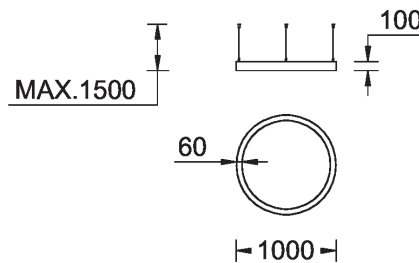

GAVLE 5 (GAV-90111)

Technical information

Material	Aluminium
Light source	384 & 384 LED
Power	98 W
Lumen	9990 - 10428 lm
Efficacy	102 - 106 lm/W
Driver option	Integral control gear for On/Off (-ND), DALI (-DA). Remote driver is included for 1-10V (-DI)

Driver	Constant current (CC)
Input voltage	220-240 V 50/60 Hz
Optic	O
Optic value	Opal
Optic (2nd)	O
Optic (2nd) value	Opal

CCT / CRI	3000K CRI80, 4000K CRI80
Dimming type	On/Off, 1-10V, DALI
Product colours	Black, White, Matt Silver, Concrete - Urban, Softscape - Urban, Stone - Urban, Corten - Urban, Oak - Woodland, Walnut - Woodland, Pine - Woodland
Weight	9.2 kg
Operating temperature	-20 °C to 40 °C
Variants (On/Off, 1-10V, DALI)	Compatible with EN/ IEC 60598-2-22: Suitable for emergency installations as central supply, non-maintained (Z0)

GAV-90111