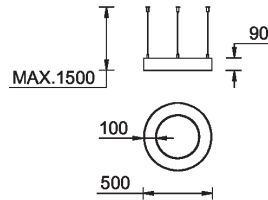

GAVLE 6 (GAV-90204)

Technical information

Material	Aluminium
Light source	1152 LED
Power	41 W
Lumen	1444 lm
Efficacy	35 lm/W
Driver option	Remote driver (included)

Driver	Constant current (CC)
Input voltage	220-240 V 50/60 Hz
Optic	0
Optic value	102°
CCT / CRI	RGBW30, RGBW40
Dimming type	DMX, DMX/RDM

Product colours	Black, White, Matt Silver, Concrete - Urban, Softscape - Urban, Stone - Urban, Corten - Urban, Oak - Woodland, Walnut - Woodland, Pine - Woodland
Weight	4.3 kg
Operating temperature	-20 °C to 40 °C
Variants (DMX/RDM)	Compatible with EN/ IEC 60598-2-22: Suitable for emergency installations as central supply, non-maintained (Z0)

Gavle 500