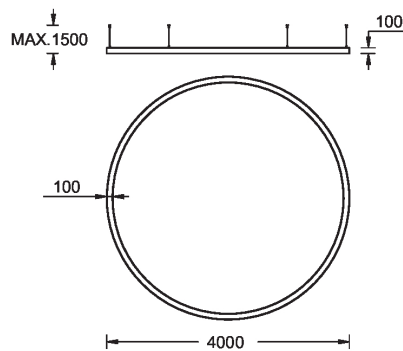

GAVLE 6 (GAV-90364)

Technical information

Material	Aluminium
Light source	10752 & 10752 LED
Power	746 W
Lumen	29401 lm
Efficacy	39 lm/W
Driver option	Integral control gear

Driver	Constant current (CC)
Input voltage	220-240 V 50/60 Hz
Optic	0
Optic value	102°
CCT / CRI	RGBW30, RGBW40
Dimming type	DMX, DMX/RDM

Product colours	Black, White, Matt Silver, Concrete - Urban, Softscape - Urban, Stone - Urban, Corten - Urban, Oak - Woodland, Walnut - Woodland, Pine - Woodland
Weight	50.1 kg
Operating temperature	-20 °C to 40 °C
Variants (DMX/RDM)	Compatible with EN/ IEC 60598-2-22: Suitable for emergency installations as central supply, non-maintained (Z0)

GAV-90364