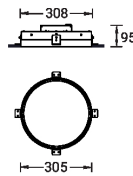

MALMO 2 (MAL-80104)

Technical information

Material	Aluminium
Light source	672 LED
Power	34 W
Lumen	635 lm
Efficacy	24 lm/W
Driver option	Integral control gear

Driver	Constant current (CC)
Input voltage	220-240 V 50/60 Hz
Optic	O, P
Optic value	107°, 94°
CCT / CRI	RGBW40
Dimming type	Bluetooth

Product colours	Black, White, Matt Silver, Concrete - Urban, Softscape - Urban, Stone - Urban, Corten - Urban, Oak - Woodland, Walnut - Woodland, Pine - Woodland
Weight	1.6 kg
Operating temperature	-20 °C to 40 °C
Variants (Bluetooth)	Compatible with EN/ IEC 60598-2-22: Suitable for emergency installations as central supply, non-maintained (Z0)

MAL-80104